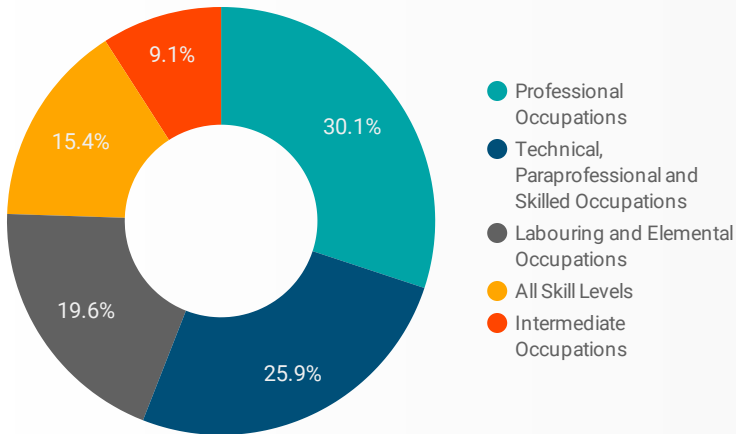

1 - 100 / 265 < >

JOB-SEEKER REFERRALS

Job Postings
3,932

Employers
582

Services
24

INTERACTIONS BY TOOL

11,011

INTERACTIONS BY AGE GROUP

INTERACTIONS BY GENDER

Source:
Job search data is collected from user interactions with the job finding tools on the chathamkentjobs.com website.
Location data is collected by Google Analytics and cannot be filtered using the age range, gender or tool filters at the top of the page.

FILTER

AGE GROUP ▾

GENDER ▾

TOOL ▾

INTEREST BY SKILL TYPE

INTEREST BY SKILL LEVEL

INTEREST BY JOB TYPE

INTEREST BY JOB DURATION