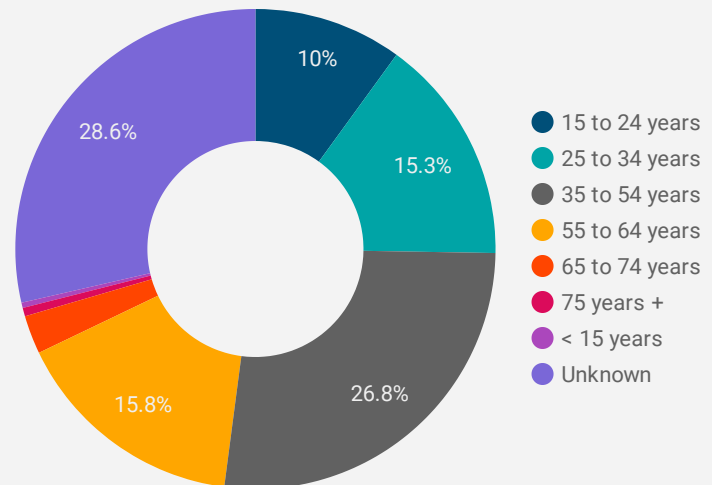

FILTER

AGE GROUP ▾

GENDER ▾

TOOL ▾

WEBSITE TRAFFIC BY LOCATION

	City	Users	Pageviews ▾
1.	Chatham	1,518	9,425
2.	Toronto	552	2,645
3.	Niagara Falls	2	1,470
4.	Blenheim	231	1,451
5.	(not set)	241	1,204
6.	Sarnia	229	1,116
7.	Ottawa	145	920
8.	Chatham-Kent	141	835
9.	Windsor	155	690
10.	Brampton	146	631
11.	Wallaceburg	103	611
12.	London	142	588
13.	Ridgetown	73	512
14.	Hamilton	125	508
15.	Kawartha Lakes	75	337
16.	Guelph	20	304
17.	Montreal	36	195
18.	Kinrossville	63	189

1 - 100 / 265 < >

JOB-SEEKER REFERRALS

Job Postings
3,932

Employers
582

Services
24

INTERACTIONS BY TOOL

11,011

INTERACTIONS BY AGE GROUP

INTERACTIONS BY GENDER

Source:
Job search data is collected from user interactions with the job finding tools on the chathamkentjobs.com website.
Location data is collected by Google Analytics and cannot be filtered using the age range, gender or tool filters at the top of the page.