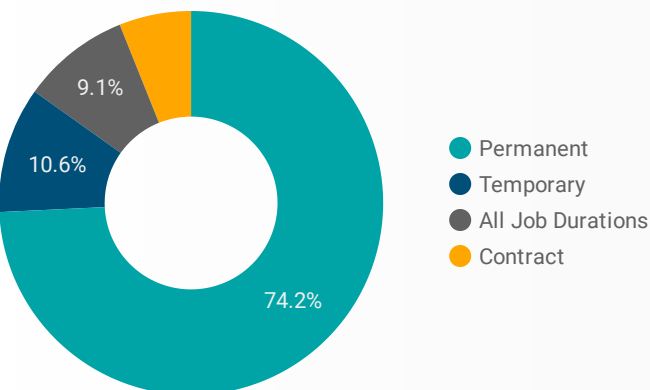

1 - 100 / 265 < >

JOB-SEEKER REFERRALS

Job Postings
3,932

Employers
582

Services
24

INTERACTIONS BY TOOL

11,011

INTERACTIONS BY AGE GROUP

INTERACTIONS BY GENDER

Source:
Job search data is collected from user interactions with the job finding tools on the chathamkentjobs.com website.
Location data is collected by Google Analytics and cannot be filtered using the age range, gender or tool filters at the top of the page.

FILTER

AGE GROUP ▾

GENDER ▾

TOOL ▾

INTEREST BY SKILL TYPE

INTEREST BY SKILL LEVEL

INTEREST BY JOB TYPE

INTEREST BY JOB DURATION