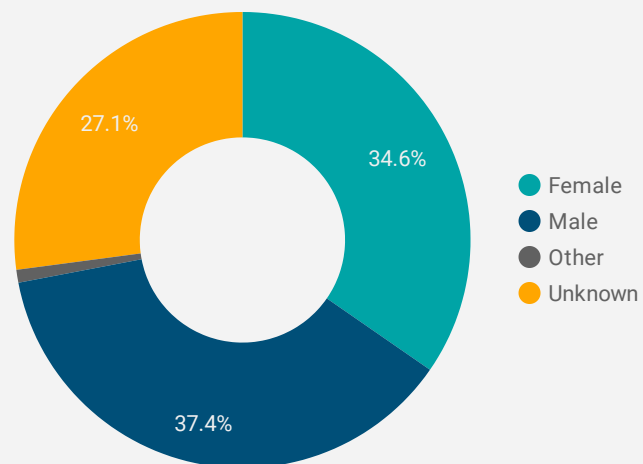

FILTER

AGE GROUP ▾

GENDER ▾

TOOL ▾

WEBSITE TRAFFIC BY LOCATION

	City	Users	Pageviews ▾
1.	Chatham	1,518	9,425
2.	Toronto	552	2,645
3.	Niagara Falls	2	1,470
4.	Blenheim	231	1,451
5.	(not set)	241	1,204
6.	Sarnia	229	1,116
7.	Ottawa	145	920
8.	Chatham-Kent	141	835
9.	Windsor	155	690
10.	Brampton	146	631
11.	Wallaceburg	103	611
12.	London	142	588
13.	Ridgetown	73	512
14.	Hamilton	125	508
15.	Kawartha Lakes	75	337
16.	Guelph	20	304
17.	Montreal	36	195
18.	Kinrossville	63	189

1 - 100 / 265 < >

JOB-SEEKER REFERRALS

Job Postings
3,932

Employers
582

Services
24

INTERACTIONS BY TOOL

11,011

INTERACTIONS BY AGE GROUP

INTERACTIONS BY GENDER

Source:
Job search data is collected from user interactions with the job finding tools on the chathamkentjobs.com website.
Location data is collected by Google Analytics and cannot be filtered using the age range, gender or tool filters at the top of the page.