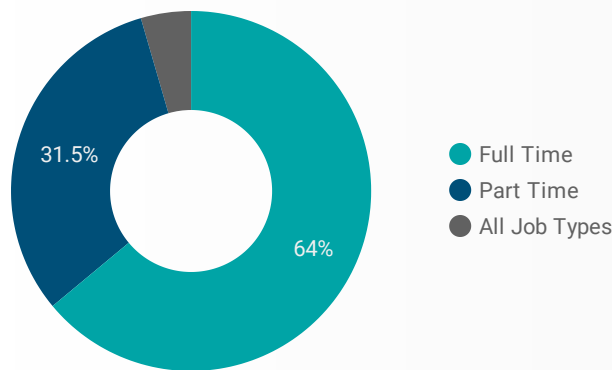

1 - 100 / 265 < >

JOB-SEEKER REFERRALS

Job Postings
3,932

Employers
582

Services
24

INTERACTIONS BY TOOL

11,011

INTERACTIONS BY AGE GROUP

INTERACTIONS BY GENDER

Source:
Job search data is collected from user interactions with the job finding tools on the chathamkentjobs.com website.
Location data is collected by Google Analytics and cannot be filtered using the age range, gender or tool filters at the top of the page.

FILTER

AGE GROUP ▾

GENDER ▾

TOOL ▾

INTEREST BY SKILL TYPE

INTEREST BY SKILL LEVEL

INTEREST BY JOB TYPE

INTEREST BY JOB DURATION