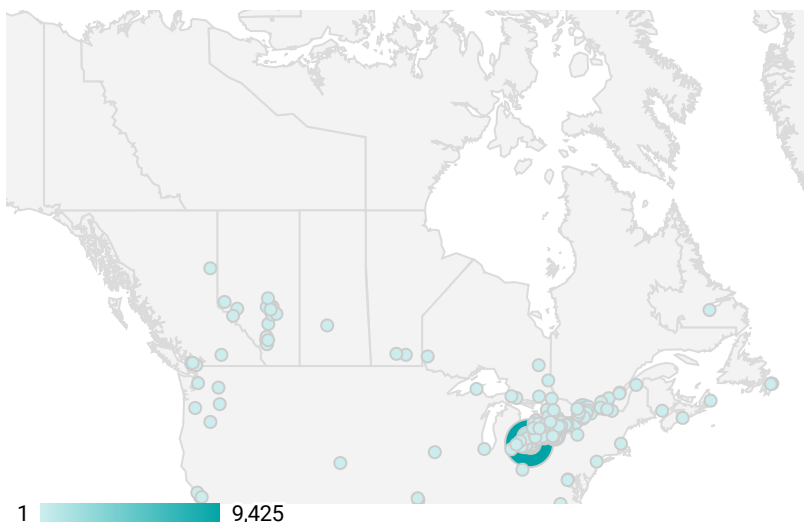

FILTER

AGE GROUP ▾

GENDER ▾

TOOL ▾

WEBSITE TRAFFIC BY LOCATION

	City	Users	Pageviews ▾
1.	Chatham	1,518	9,425
2.	Toronto	552	2,645
3.	Niagara Falls	2	1,470
4.	Blenheim	231	1,451
5.	(not set)	241	1,204
6.	Sarnia	229	1,116
7.	Ottawa	145	920
8.	Chatham-Kent	141	835
9.	Windsor	155	690
10.	Brampton	146	631
11.	Wallaceburg	103	611
12.	London	142	588
13.	Ridgetown	73	512
14.	Hamilton	125	508
15.	Kawartha Lakes	75	337
16.	Guelph	20	304
17.	Montreal	36	195
18.	Kinrossville	63	189

1 - 100 / 265 < >

JOB-SEEKER REFERRALS

Job Postings
3,932

Employers
582

Services
24

INTERACTIONS BY TOOL

11,011

INTERACTIONS BY AGE GROUP

INTERACTIONS BY GENDER

Source:
Job search data is collected from user interactions with the job finding tools on the chathamkentjobs.com website.
Location data is collected by Google Analytics and cannot be filtered using the age range, gender or tool filters at the top of the page.