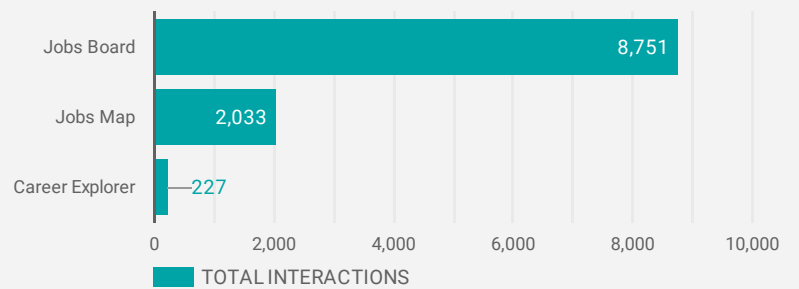

FILTER

AGE GROUP ▾

GENDER ▾

TOOL ▾

WEBSITE TRAFFIC BY LOCATION

	City	Users	Pageviews ▾
1.	Chatham	1,518	9,425
2.	Toronto	552	2,645
3.	Niagara Falls	2	1,470
4.	Blenheim	231	1,451
5.	(not set)	241	1,204
6.	Sarnia	229	1,116
7.	Ottawa	145	920
8.	Chatham-Kent	141	835
9.	Windsor	155	690
10.	Brampton	146	631
11.	Wallaceburg	103	611
12.	London	142	588
13.	Ridgetown	73	512
14.	Hamilton	125	508
15.	Kawartha Lakes	75	337
16.	Guelph	20	304
17.	Montreal	36	195
18.	Kinrossville	63	189

1 - 100 / 265 < >

JOB-SEEKER REFERRALS

Job Postings
3,932

Employers
582

Services
24

INTERACTIONS BY TOOL

11,011

INTERACTIONS BY AGE GROUP

INTERACTIONS BY GENDER

Source:
Job search data is collected from user interactions with the job finding tools on the chathamkentjobs.com website.
Location data is collected by Google Analytics and cannot be filtered using the age range, gender or tool filters at the top of the page.