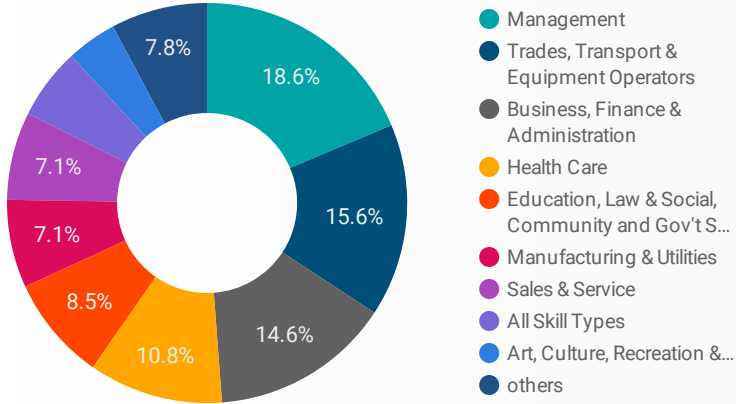

1 - 100 / 265 < >

JOB-SEEKER REFERRALS

Job Postings
3,932

Employers
582

Services
24

INTERACTIONS BY TOOL

11,011

INTERACTIONS BY AGE GROUP

INTERACTIONS BY GENDER

Source:
Job search data is collected from user interactions with the job finding tools on the chathamkentjobs.com website.
Location data is collected by Google Analytics and cannot be filtered using the age range, gender or tool filters at the top of the page.

FILTER

AGE GROUP ▾

GENDER ▾

TOOL ▾

INTEREST BY SKILL TYPE

INTEREST BY SKILL LEVEL

INTEREST BY JOB TYPE

INTEREST BY JOB DURATION