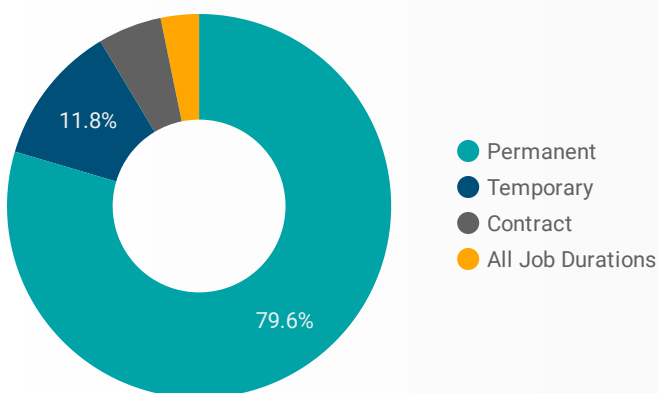

1 - 100 / 358 < >

JOB-SEEKER REFERRALS

Job Postings
5,240

Employers
589

Services
10

INTERACTIONS BY TOOL

14,711

INTERACTIONS BY AGE GROUP

INTERACTIONS BY GENDER

Source:
 Job search data is collected from user interactions with the job finding tools on the chathamkentjobs.com website.
 Location data is collected by Google Analytics and cannot be filtered using the age range, gender or tool filters at the top of the page.

FILTER

AGE GROUP ▾

GENDER ▾

TOOL ▾

INTEREST BY SKILL TYPE

INTEREST BY SKILL LEVEL

INTEREST BY JOB TYPE

INTEREST BY JOB DURATION