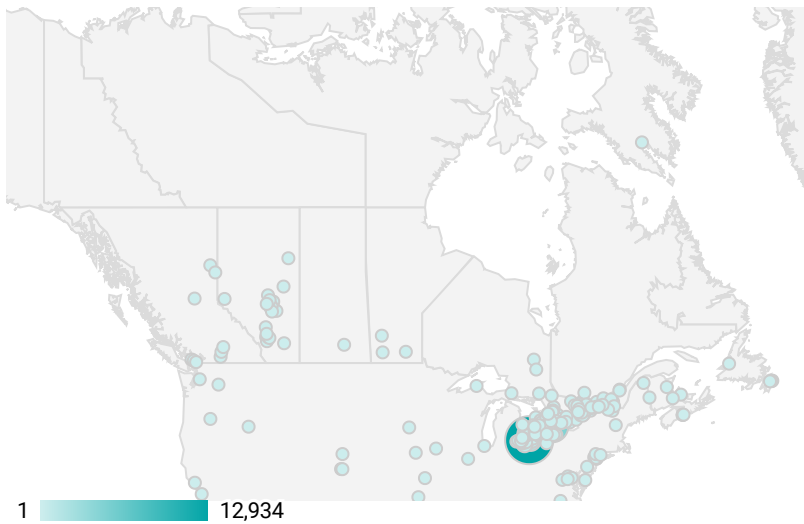

FILTER

AGE GROUP ▾

GENDER ▾

TOOL ▾

WEBSITE TRAFFIC BY LOCATION

	City	Users	Pageviews ▾
1.	Chatham	1,991	12,934
2.	Toronto	1,118	4,649
3.	Blenheim	272	1,787
4.	(not set)	343	1,754
5.	Sarnia	272	1,394
6.	Ottawa	274	1,107
7.	Chatham-Kent	168	1,048
8.	London	251	1,007
9.	Windsor	225	962
10.	Hamilton	193	945
11.	Brampton	227	912
12.	Kawartha Lakes	86	635
13.	Ridgetown	77	619
14.	Kingsville	129	589
15.	Wallaceburg	101	588
16.	Erin	16	407
17.	Burlington	53	341
18.	Kitchener	73	332

1 - 100 / 358 < >

JOB-SEEKER REFERRALS

Job Postings
5,240

Employers
589

Services
10

INTERACTIONS BY TOOL

14,711

INTERACTIONS BY AGE GROUP

INTERACTIONS BY GENDER

Source:
 Job search data is collected from user interactions with the job finding tools on the chathamkentjobs.com website.
 Location data is collected by Google Analytics and cannot be filtered using the age range, gender or tool filters at the top of the page.