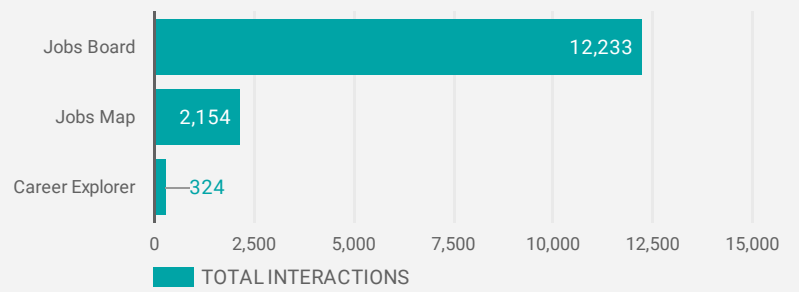

FILTER

AGE GROUP ▾

GENDER ▾

TOOL ▾

WEBSITE TRAFFIC BY LOCATION

	City	Users	Pageviews ▾
1.	Chatham	1,991	12,934
2.	Toronto	1,118	4,649
3.	Blenheim	272	1,787
4.	(not set)	343	1,754
5.	Sarnia	272	1,394
6.	Ottawa	274	1,107
7.	Chatham-Kent	168	1,048
8.	London	251	1,007
9.	Windsor	225	962
10.	Hamilton	193	945
11.	Brampton	227	912
12.	Kawartha Lakes	86	635
13.	Ridgetown	77	619
14.	Kingsville	129	589
15.	Wallaceburg	101	588
16.	Erin	16	407
17.	Burlington	53	341
18.	Kitchener	73	332

1 - 100 / 358 < >

JOB-SEEKER REFERRALS

Job Postings
5,240

Employers
589

Services
10

INTERACTIONS BY TOOL

14,711

INTERACTIONS BY AGE GROUP

INTERACTIONS BY GENDER

Source:
 Job search data is collected from user interactions with the job finding tools on the chathamkentjobs.com website.
 Location data is collected by Google Analytics and cannot be filtered using the age range, gender or tool filters at the top of the page.