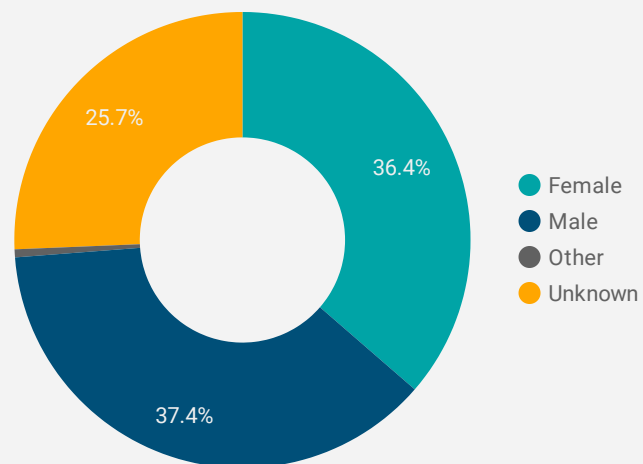

FILTER

AGE GROUP ▾

GENDER ▾

TOOL ▾

WEBSITE TRAFFIC BY LOCATION

	City	Users	Pageviews ▾
1.	Chatham	1,991	12,934
2.	Toronto	1,118	4,649
3.	Blenheim	272	1,787
4.	(not set)	343	1,754
5.	Sarnia	272	1,394
6.	Ottawa	274	1,107
7.	Chatham-Kent	168	1,048
8.	London	251	1,007
9.	Windsor	225	962
10.	Hamilton	193	945
11.	Brampton	227	912
12.	Kawartha Lakes	86	635
13.	Ridgetown	77	619
14.	Kingsville	129	589
15.	Wallaceburg	101	588
16.	Erin	16	407
17.	Burlington	53	341
18.	Kitchener	73	332

1 - 100 / 358 < >

JOB-SEEKER REFERRALS

Job Postings
5,240

Employers
589

Services
10

INTERACTIONS BY TOOL

14,711

INTERACTIONS BY AGE GROUP

INTERACTIONS BY GENDER

Source:
 Job search data is collected from user interactions with the job finding tools on the chathamkentjobs.com website.
 Location data is collected by Google Analytics and cannot be filtered using the age range, gender or tool filters at the top of the page.