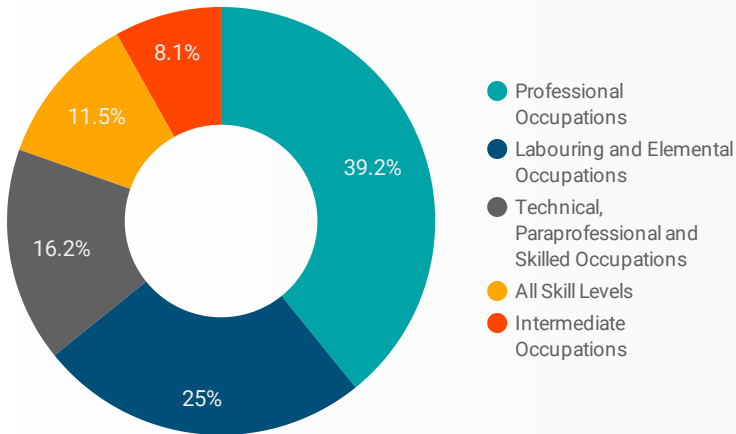

1 - 100 / 358 < >

JOB-SEEKER REFERRALS

Job Postings
5,240

Employers
589

Services
10

INTERACTIONS BY TOOL

14,711

INTERACTIONS BY AGE GROUP

INTERACTIONS BY GENDER

Source:
 Job search data is collected from user interactions with the job finding tools on the chathamkentjobs.com website.
 Location data is collected by Google Analytics and cannot be filtered using the age range, gender or tool filters at the top of the page.

FILTER

AGE GROUP ▾

GENDER ▾

TOOL ▾

INTEREST BY SKILL TYPE

INTEREST BY SKILL LEVEL

INTEREST BY JOB TYPE

INTEREST BY JOB DURATION