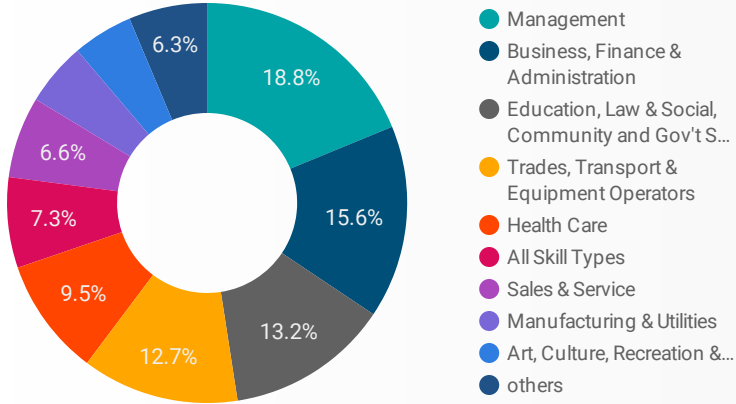

1 - 100 / 358 < >

JOB-SEEKER REFERRALS

Job Postings
5,240

Employers
589

Services
10

INTERACTIONS BY TOOL

14,711

INTERACTIONS BY AGE GROUP

INTERACTIONS BY GENDER

Source:
 Job search data is collected from user interactions with the job finding tools on the chathamkentjobs.com website.
 Location data is collected by Google Analytics and cannot be filtered using the age range, gender or tool filters at the top of the page.

FILTER

AGE GROUP ▾

GENDER ▾

TOOL ▾

INTEREST BY SKILL TYPE

INTEREST BY SKILL LEVEL

INTEREST BY JOB TYPE

INTEREST BY JOB DURATION