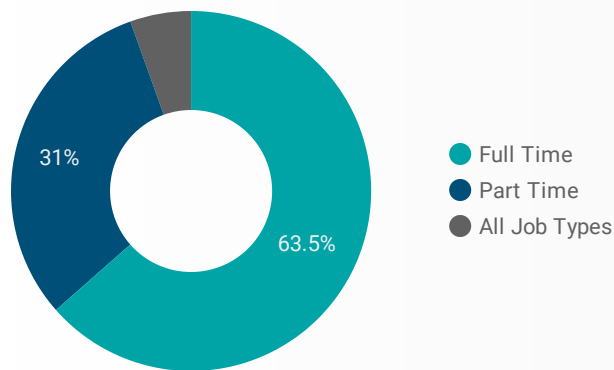

1 - 100 / 358 < >

JOB-SEEKER REFERRALS

Job Postings
5,240

Employers
589

Services
10

INTERACTIONS BY TOOL

14,711

INTERACTIONS BY AGE GROUP

INTERACTIONS BY GENDER

Source:
 Job search data is collected from user interactions with the job finding tools on the chathamkentjobs.com website.
 Location data is collected by Google Analytics and cannot be filtered using the age range, gender or tool filters at the top of the page.

FILTER

AGE GROUP ▾

GENDER ▾

TOOL ▾

INTEREST BY SKILL TYPE

INTEREST BY SKILL LEVEL

INTEREST BY JOB TYPE

INTEREST BY JOB DURATION