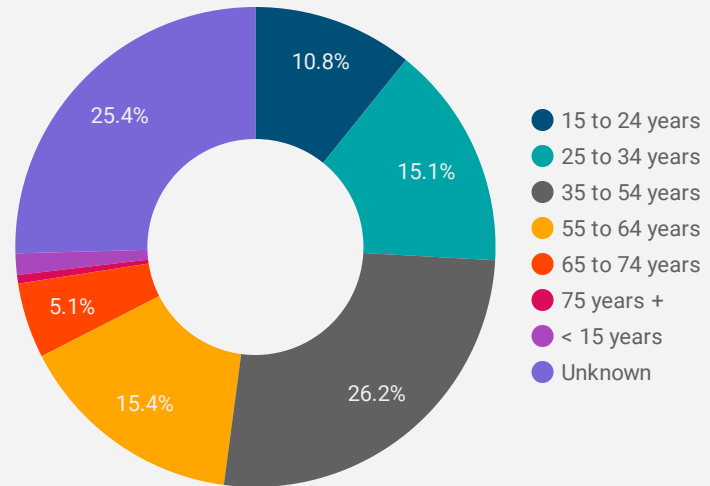

FILTER

AGE GROUP ▾

GENDER ▾

TOOL ▾

WEBSITE TRAFFIC BY LOCATION

	City	Users	Pageviews ▾
1.	Chatham	1,991	12,934
2.	Toronto	1,118	4,649
3.	Blenheim	272	1,787
4.	(not set)	343	1,754
5.	Sarnia	272	1,394
6.	Ottawa	274	1,107
7.	Chatham-Kent	168	1,048
8.	London	251	1,007
9.	Windsor	225	962
10.	Hamilton	193	945
11.	Brampton	227	912
12.	Kawartha Lakes	86	635
13.	Ridgetown	77	619
14.	Kingsville	129	589
15.	Wallaceburg	101	588
16.	Erin	16	407
17.	Burlington	53	341
18.	Kitchener	73	332

1 - 100 / 358 < >

JOB-SEEKER REFERRALS

Job Postings
5,240

Employers
589

Services
10

INTERACTIONS BY TOOL

14,711

INTERACTIONS BY AGE GROUP

INTERACTIONS BY GENDER

Source:
 Job search data is collected from user interactions with the job finding tools on the chathamkentjobs.com website.
 Location data is collected by Google Analytics and cannot be filtered using the age range, gender or tool filters at the top of the page.