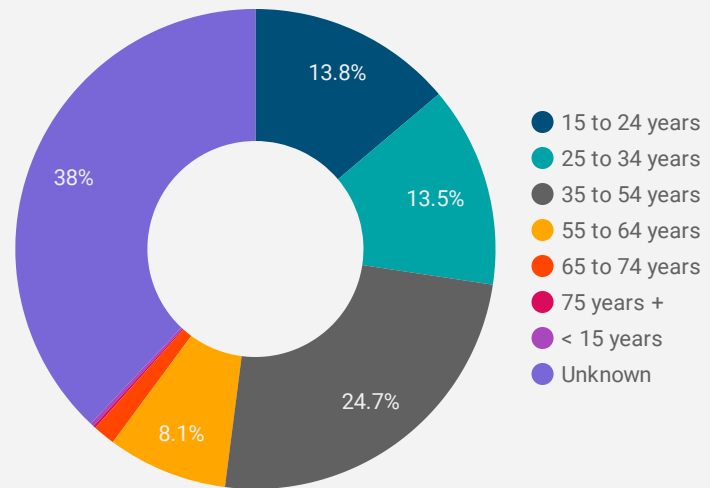

FILTER

AGE GROUP ▾

GENDER ▾

TOOL ▾

WEBSITE TRAFFIC BY LOCATION

| | City | Users | Pageviews ▾ |
|-----|----------------|-------|-------------|
| 1. | Chatham | 645 | 4,519 |
| 2. | Toronto | 284 | 1,926 |
| 3. | Hamilton | 67 | 1,748 |
| 4. | (not set) | 89 | 1,193 |
| 5. | Blenheim | 92 | 743 |
| 6. | Chatham-Kent | 85 | 631 |
| 7. | Sarnia | 74 | 594 |
| 8. | Windsor | 76 | 426 |
| 9. | London | 56 | 327 |
| 10. | Ottawa | 47 | 324 |
| 11. | Burlington | 29 | 306 |
| 12. | Kawartha Lakes | 34 | 238 |
| 13. | Brampton | 43 | 204 |
| 14. | Ridgetown | 17 | 139 |
| 15. | Montreal | 23 | 138 |
| 16. | Wallaceburg | 29 | 124 |
| 17. | Melbourne | 1 | 122 |
| 18. | Mississauga | 18 | 109 |

1 - 100 / 225 < >

JOB-SEEKER REFERRALS

Job Postings
3,252

Employers
543

Services
6

INTERACTIONS BY TOOL

7,839

INTERACTIONS BY AGE GROUP

INTERACTIONS BY GENDER

Source:
Job search data is collected from user interactions with the job finding tools on the chathamkentjobs.com website.
Location data is collected by Google Analytics and cannot be filtered using the age range, gender or tool filters at the top of the page.