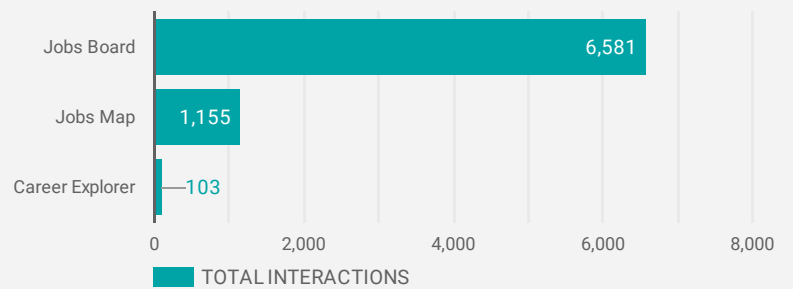

FILTER

AGE GROUP ▾

GENDER ▾

TOOL ▾

WEBSITE TRAFFIC BY LOCATION

| | City | Users | Pageviews ▾ |
|-----|----------------|-------|-------------|
| 1. | Chatham | 645 | 4,519 |
| 2. | Toronto | 284 | 1,926 |
| 3. | Hamilton | 67 | 1,748 |
| 4. | (not set) | 89 | 1,193 |
| 5. | Blenheim | 92 | 743 |
| 6. | Chatham-Kent | 85 | 631 |
| 7. | Sarnia | 74 | 594 |
| 8. | Windsor | 76 | 426 |
| 9. | London | 56 | 327 |
| 10. | Ottawa | 47 | 324 |
| 11. | Burlington | 29 | 306 |
| 12. | Kawartha Lakes | 34 | 238 |
| 13. | Brampton | 43 | 204 |
| 14. | Ridgetown | 17 | 139 |
| 15. | Montreal | 23 | 138 |
| 16. | Wallaceburg | 29 | 124 |
| 17. | Melbourne | 1 | 122 |
| 18. | Mississauga | 18 | 109 |

1 - 100 / 225 < >

JOB-SEEKER REFERRALS

Job Postings
3,252

Employers
543

Services
6

INTERACTIONS BY TOOL

7,839

INTERACTIONS BY AGE GROUP

INTERACTIONS BY GENDER

Source:
Job search data is collected from user interactions with the job finding tools on the chathamkentjobs.com website.
Location data is collected by Google Analytics and cannot be filtered using the age range, gender or tool filters at the top of the page.