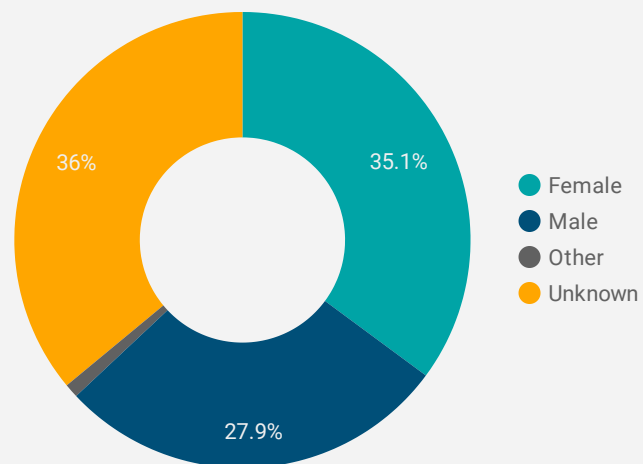

FILTER

AGE GROUP ▾

GENDER ▾

TOOL ▾

WEBSITE TRAFFIC BY LOCATION

| | City | Users | Pageviews ▾ |
|-----|----------------|-------|-------------|
| 1. | Chatham | 645 | 4,519 |
| 2. | Toronto | 284 | 1,926 |
| 3. | Hamilton | 67 | 1,748 |
| 4. | (not set) | 89 | 1,193 |
| 5. | Blenheim | 92 | 743 |
| 6. | Chatham-Kent | 85 | 631 |
| 7. | Sarnia | 74 | 594 |
| 8. | Windsor | 76 | 426 |
| 9. | London | 56 | 327 |
| 10. | Ottawa | 47 | 324 |
| 11. | Burlington | 29 | 306 |
| 12. | Kawartha Lakes | 34 | 238 |
| 13. | Brampton | 43 | 204 |
| 14. | Ridgetown | 17 | 139 |
| 15. | Montreal | 23 | 138 |
| 16. | Wallaceburg | 29 | 124 |
| 17. | Melbourne | 1 | 122 |
| 18. | Mississauga | 18 | 109 |

1 - 100 / 225 < >

JOB-SEEKER REFERRALS

Job Postings
3,252

Employers
543

Services
6

INTERACTIONS BY TOOL

7,839

INTERACTIONS BY AGE GROUP

INTERACTIONS BY GENDER

Source:
Job search data is collected from user interactions with the job finding tools on the chathamkentjobs.com website.
Location data is collected by Google Analytics and cannot be filtered using the age range, gender or tool filters at the top of the page.