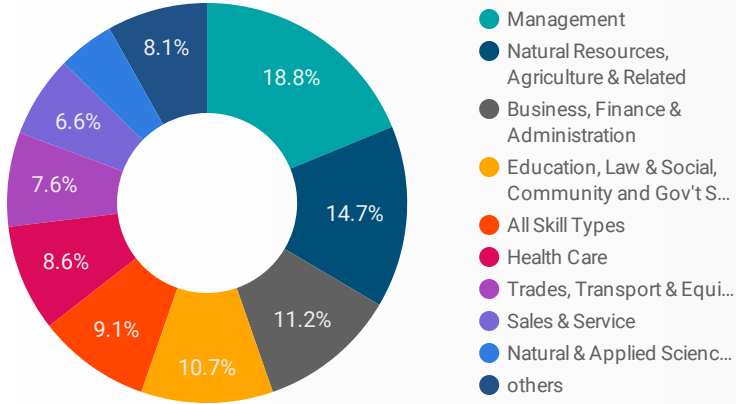

1 - 100 / 225 < >

JOB-SEEKER REFERRALS

Job Postings
3,252

Employers
543

Services
6

INTERACTIONS BY TOOL

7,839

INTERACTIONS BY AGE GROUP

INTERACTIONS BY GENDER

Source:
Job search data is collected from user interactions with the job finding tools on the chathamkentjobs.com website.
Location data is collected by Google Analytics and cannot be filtered using the age range, gender or tool filters at the top of the page.

FILTER

AGE GROUP ▾

GENDER ▾

TOOL ▾

INTEREST BY SKILL TYPE

INTEREST BY SKILL LEVEL

INTEREST BY JOB TYPE

INTEREST BY JOB DURATION