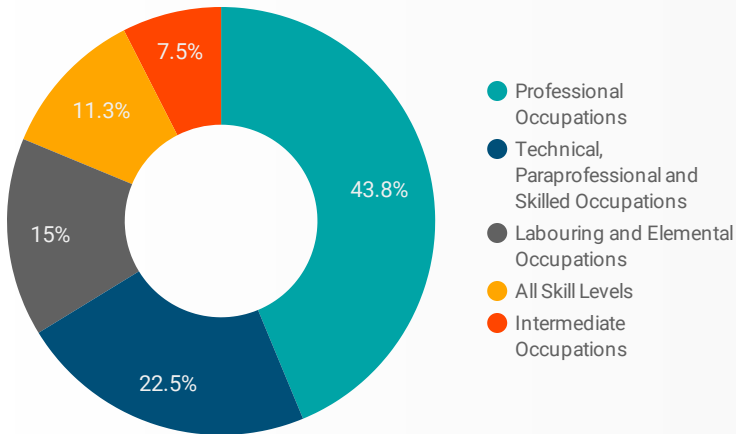

1 - 100 / 225 < >

JOB-SEEKER REFERRALS

Job Postings
3,252

Employers
543

Services
6

INTERACTIONS BY TOOL

7,839

INTERACTIONS BY AGE GROUP

INTERACTIONS BY GENDER

Source:
Job search data is collected from user interactions with the job finding tools on the chathamkentjobs.com website.
Location data is collected by Google Analytics and cannot be filtered using the age range, gender or tool filters at the top of the page.

FILTER

AGE GROUP ▾

GENDER ▾

TOOL ▾

INTEREST BY SKILL TYPE

INTEREST BY SKILL LEVEL

INTEREST BY JOB TYPE

INTEREST BY JOB DURATION