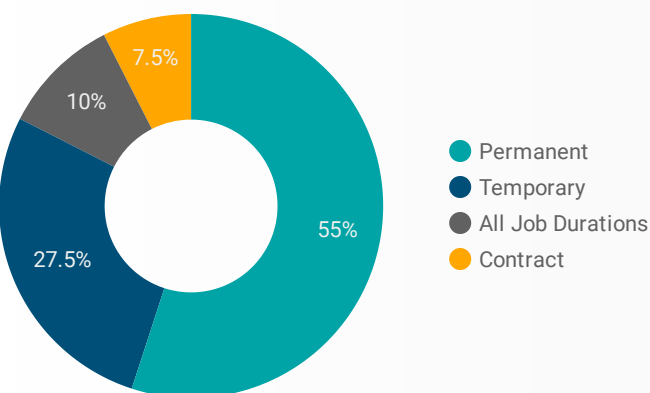

1 - 100 / 225 < >

JOB-SEEKER REFERRALS

Job Postings
3,252

Employers
543

Services
6

INTERACTIONS BY TOOL

7,839

INTERACTIONS BY AGE GROUP

INTERACTIONS BY GENDER

Source:
Job search data is collected from user interactions with the job finding tools on the chathamkentjobs.com website.
Location data is collected by Google Analytics and cannot be filtered using the age range, gender or tool filters at the top of the page.

FILTER

AGE GROUP ▾

GENDER ▾

TOOL ▾

INTEREST BY SKILL TYPE

INTEREST BY SKILL LEVEL

INTEREST BY JOB TYPE

INTEREST BY JOB DURATION