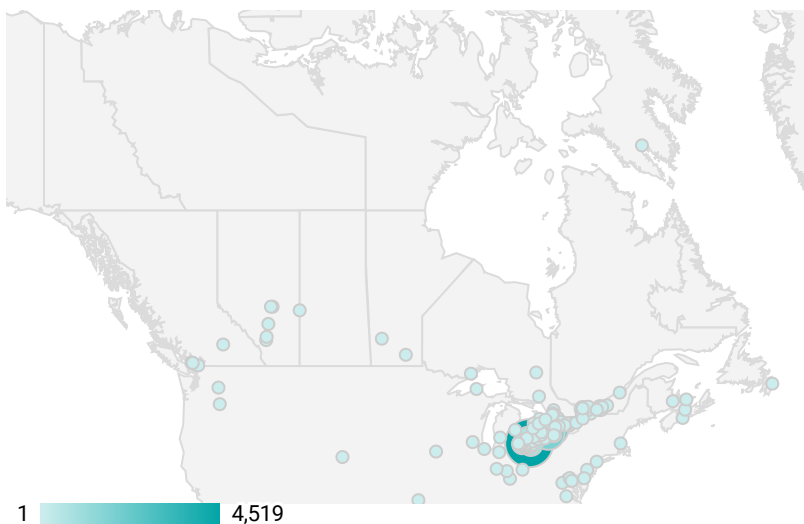

FILTER

AGE GROUP ▾

GENDER ▾

TOOL ▾

WEBSITE TRAFFIC BY LOCATION

| | City | Users | Pageviews ▾ |
|-----|----------------|-------|-------------|
| 1. | Chatham | 645 | 4,519 |
| 2. | Toronto | 284 | 1,926 |
| 3. | Hamilton | 67 | 1,748 |
| 4. | (not set) | 89 | 1,193 |
| 5. | Blenheim | 92 | 743 |
| 6. | Chatham-Kent | 85 | 631 |
| 7. | Sarnia | 74 | 594 |
| 8. | Windsor | 76 | 426 |
| 9. | London | 56 | 327 |
| 10. | Ottawa | 47 | 324 |
| 11. | Burlington | 29 | 306 |
| 12. | Kawartha Lakes | 34 | 238 |
| 13. | Brampton | 43 | 204 |
| 14. | Ridgetown | 17 | 139 |
| 15. | Montreal | 23 | 138 |
| 16. | Wallaceburg | 29 | 124 |
| 17. | Melbourne | 1 | 122 |
| 18. | Mississauga | 18 | 109 |

1 - 100 / 225 < >

JOB-SEEKER REFERRALS

Job Postings
3,252

Employers
543

Services
6

INTERACTIONS BY TOOL

7,839

INTERACTIONS BY AGE GROUP

INTERACTIONS BY GENDER

Source:
Job search data is collected from user interactions with the job finding tools on the chathamkentjobs.com website.
Location data is collected by Google Analytics and cannot be filtered using the age range, gender or tool filters at the top of the page.