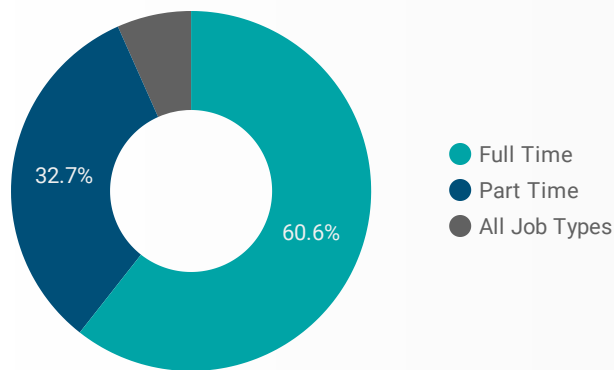

1 - 100 / 225 < >

JOB-SEEKER REFERRALS

Job Postings
3,252

Employers
543

Services
6

INTERACTIONS BY TOOL

7,839

INTERACTIONS BY AGE GROUP

INTERACTIONS BY GENDER

Source:
Job search data is collected from user interactions with the job finding tools on the chathamkentjobs.com website.
Location data is collected by Google Analytics and cannot be filtered using the age range, gender or tool filters at the top of the page.

FILTER

AGE GROUP ▾

GENDER ▾

TOOL ▾

INTEREST BY SKILL TYPE

INTEREST BY SKILL LEVEL

INTEREST BY JOB TYPE

INTEREST BY JOB DURATION