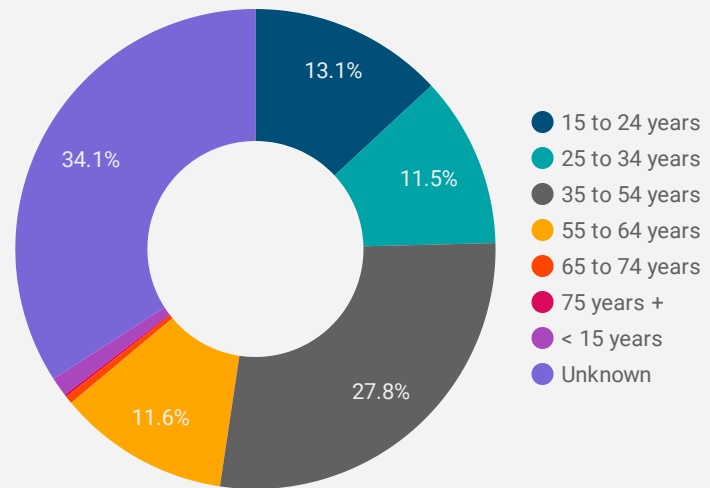

FILTER

AGE GROUP ▾

GENDER ▾

TOOL ▾

WEBSITE TRAFFIC BY LOCATION

	City	Users	Pageviews ▾
1.	Chatham	679	4,518
2.	Toronto	244	1,426
3.	(not set)	113	1,076
4.	Blenheim	92	605
5.	Sarnia	87	555
6.	Chatham-Kent	69	519
7.	London	70	468
8.	Hamilton	57	390
9.	Kawartha Lakes	28	360
10.	Ottawa	63	318
11.	Windsor	64	312
12.	Brampton	61	292
13.	Ridgetown	18	247
14.	Wallaceburg	50	236
15.	Mississauga	20	132
16.	Burlington	15	97
17.	Dublin	23	96
18.	Guelph	16	65

1 - 100 / 265 < >

JOB-SEEKER REFERRALS

Job Postings
2,981

Employers
532

Services
0

INTERACTIONS BY TOOL

6,619

INTERACTIONS BY AGE GROUP

INTERACTIONS BY GENDER

Source:
 Job search data is collected from user interactions with the job finding tools on the chathamkentjobs.com website.
 Location data is collected by Google Analytics and cannot be filtered using the age range, gender or tool filters at the top of the page.