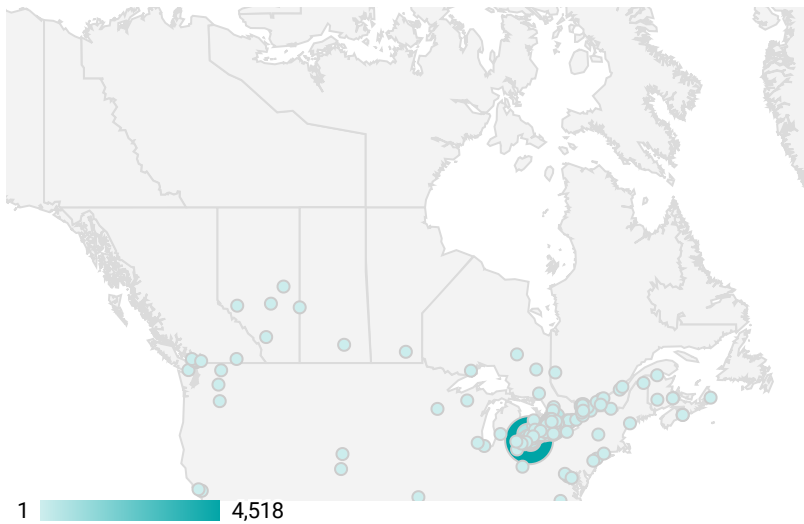

FILTER

AGE GROUP ▾

GENDER ▾

TOOL ▾

WEBSITE TRAFFIC BY LOCATION

	City	Users	Pageviews ▾
1.	Chatham	679	4,518
2.	Toronto	244	1,426
3.	(not set)	113	1,076
4.	Blenheim	92	605
5.	Sarnia	87	555
6.	Chatham-Kent	69	519
7.	London	70	468
8.	Hamilton	57	390
9.	Kawartha Lakes	28	360
10.	Ottawa	63	318
11.	Windsor	64	312
12.	Brampton	61	292
13.	Ridgetown	18	247
14.	Wallaceburg	50	236
15.	Mississauga	20	132
16.	Burlington	15	97
17.	Dublin	23	96
18.	Guelph	16	65

1 - 100 / 265 < >

JOB-SEEKER REFERRALS

Job Postings
2,981

Employers
532

Services
0

INTERACTIONS BY TOOL

6,619

INTERACTIONS BY AGE GROUP

INTERACTIONS BY GENDER

Source:
 Job search data is collected from user interactions with the job finding tools on the chathamkentjobs.com website.
 Location data is collected by Google Analytics and cannot be filtered using the age range, gender or tool filters at the top of the page.