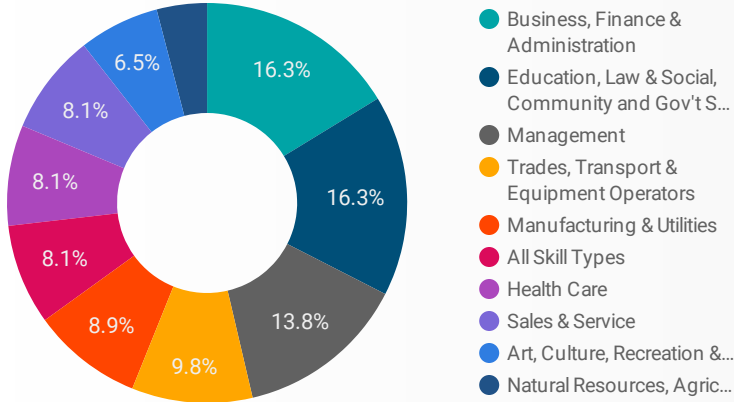

FILTER

AGE GROUP ▾

GENDER ▾

TOOL ▾

INTEREST BY SKILL TYPE