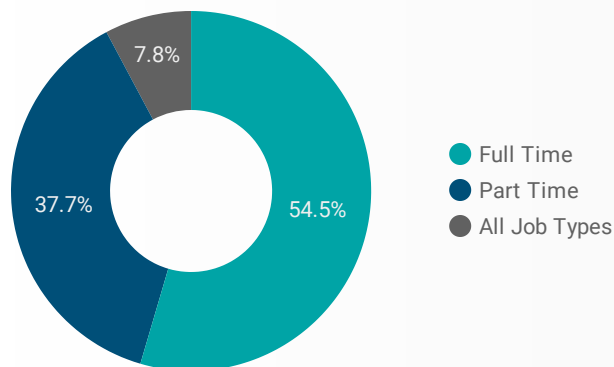

1 - 50 / 544 < >

INTEREST BY SKILL LEVEL

TOP OCCUPATIONS

4-DIGIT NOC CODES	POSTINGS ▾
Retail salespersons	262
Receptionists	241
Other labourers in processing, manufacturing a...	241
Administrative assistants	221
Other customer and information services repre...	156
Transport truck drivers	127
Home support workers, housekeepers and relat...	119
Construction trades helpers and labourers	114
Janitors, caretakers and building superintende...	105
Food counter attendants, kitchen helpers and r...	104
Delivery and courier service drivers	96
Administrative officers	93
General farm workers	93
Nurse aides, orderlies and patient service asso...	90

1 - 50 / 240 < >

INTEREST BY JOB TYPE

INTEREST BY JOB DURATION