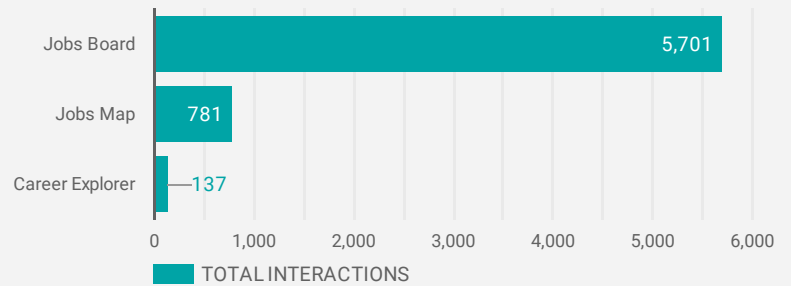

FILTER

AGE GROUP ▾

GENDER ▾

TOOL ▾

WEBSITE TRAFFIC BY LOCATION

	City	Users	Pageviews ▾
1.	Chatham	679	4,518
2.	Toronto	244	1,426
3.	(not set)	113	1,076
4.	Blenheim	92	605
5.	Sarnia	87	555
6.	Chatham-Kent	69	519
7.	London	70	468
8.	Hamilton	57	390
9.	Kawartha Lakes	28	360
10.	Ottawa	63	318
11.	Windsor	64	312
12.	Brampton	61	292
13.	Ridgetown	18	247
14.	Wallaceburg	50	236
15.	Mississauga	20	132
16.	Burlington	15	97
17.	Dublin	23	96
18.	Guelph	16	65

1 - 100 / 265 < >

JOB-SEEKER REFERRALS

Job Postings
2,981

Employers
532

Services
0

INTERACTIONS BY TOOL

6,619

INTERACTIONS BY AGE GROUP

INTERACTIONS BY GENDER

Source:
 Job search data is collected from user interactions with the job finding tools on the chathamkentjobs.com website.
 Location data is collected by Google Analytics and cannot be filtered using the age range, gender or tool filters at the top of the page.