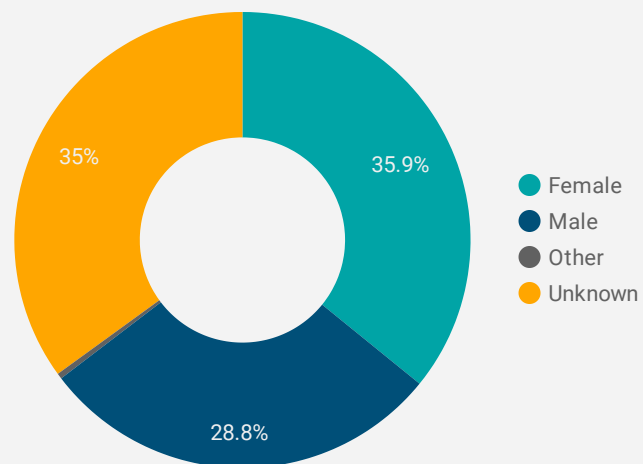

FILTER

AGE GROUP ▾

GENDER ▾

TOOL ▾

WEBSITE TRAFFIC BY LOCATION

	City	Users	Pageviews ▾
1.	Chatham	679	4,518
2.	Toronto	244	1,426
3.	(not set)	113	1,076
4.	Blenheim	92	605
5.	Sarnia	87	555
6.	Chatham-Kent	69	519
7.	London	70	468
8.	Hamilton	57	390
9.	Kawartha Lakes	28	360
10.	Ottawa	63	318
11.	Windsor	64	312
12.	Brampton	61	292
13.	Ridgetown	18	247
14.	Wallaceburg	50	236
15.	Mississauga	20	132
16.	Burlington	15	97
17.	Dublin	23	96
18.	Guelph	16	65

1 - 100 / 265 < >

JOB-SEEKER REFERRALS

Job Postings
2,981

Employers
532

Services
0

INTERACTIONS BY TOOL

6,619

INTERACTIONS BY AGE GROUP

INTERACTIONS BY GENDER

Source:
 Job search data is collected from user interactions with the job finding tools on the chathamkentjobs.com website.
 Location data is collected by Google Analytics and cannot be filtered using the age range, gender or tool filters at the top of the page.