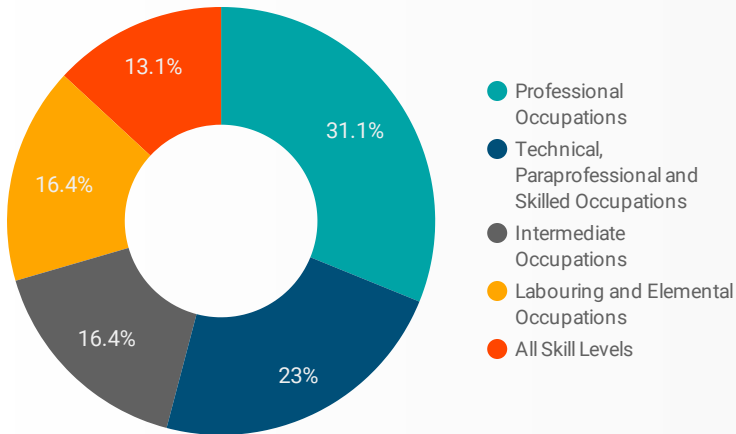

1 - 100 / 265 < >

JOB-SEEKER REFERRALS

Job Postings
2,981

Employers
532

Services
0

INTERACTIONS BY TOOL

6,619

INTERACTIONS BY AGE GROUP

INTERACTIONS BY GENDER

Source:
 Job search data is collected from user interactions with the job finding tools on the chathamkentjobs.com website.
 Location data is collected by Google Analytics and cannot be filtered using the age range, gender or tool filters at the top of the page.

1 - 50 / 544 < >

INTEREST BY SKILL LEVEL

TOP OCCUPATIONS

4-DIGIT NOC CODES	POSTINGS ▾
Retail salespersons	262
Receptionists	241
Other labourers in processing, manufacturing a...	241
Administrative assistants	221
Other customer and information services repre...	156
Transport truck drivers	127
Home support workers, housekeepers and relat...	119
Construction trades helpers and labourers	114
Janitors, caretakers and building superintende...	105
Food counter attendants, kitchen helpers and r...	104
Delivery and courier service drivers	96
Administrative officers	93
General farm workers	93
Nurse aides, orderlies and patient service asso...	90