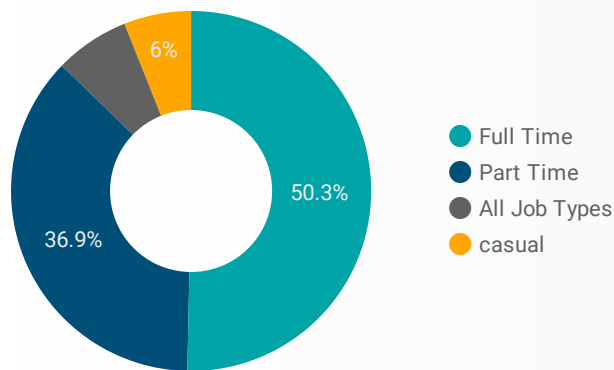

INTEREST BY JOB TYPE