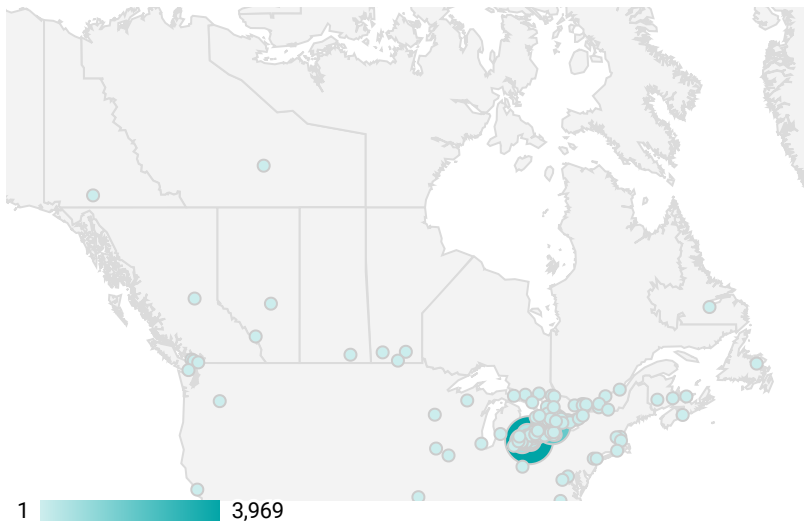

INTERACTIONS BY GENDER

Source:
Job search data is collected from user interactions with the job finding tools on the chathamkentjobs.com website.
Location data is collected by Google Analytics and cannot be filtered using the age range, gender or tool filters at the top of the page.