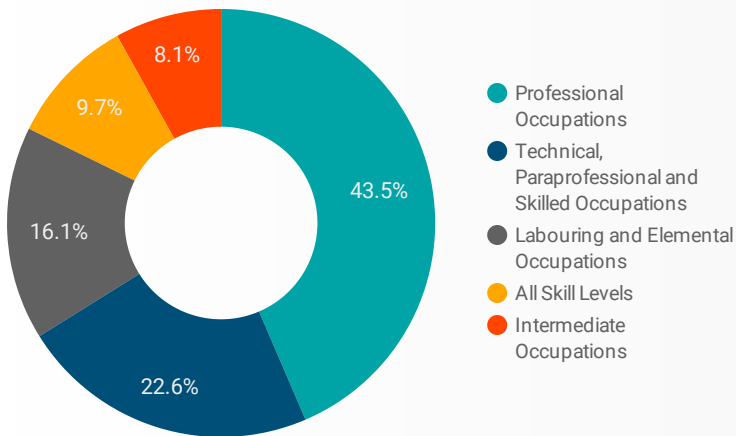

INTEREST BY SKILL LEVEL