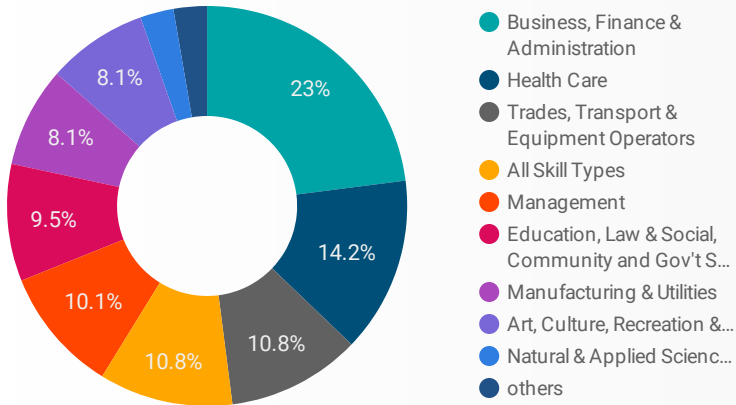

## INTERACTIONS BY AGE GROUP

## INTERACTIONS BY GENDER

**Source:**  
 Job search data is collected from user interactions with the job finding tools on the chathamkentjobs.com website.  
 Location data is collected by Google Analytics and cannot be filtered using the age range, gender or tool filters at the top of the page.

**FILTER**

AGE GROUP ▾

GENDER ▾

TOOL ▾

### INTEREST BY SKILL TYPE