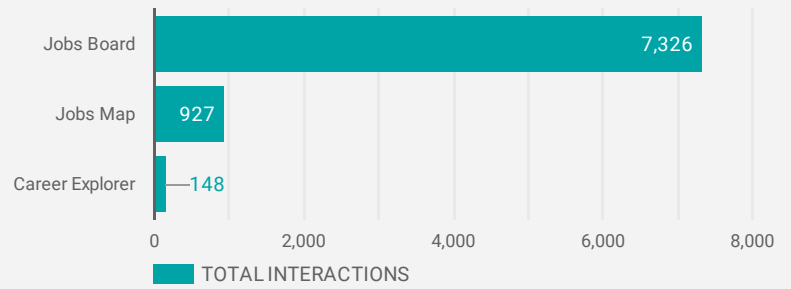

FILTER

AGE GROUP ▾

GENDER ▾

TOOL ▾

WEBSITE TRAFFIC BY LOCATION

	City	Users	Pageviews ▾
1.	Chatham	752	5,491
2.	Toronto	321	1,461
3.	Brant	26	1,030
4.	Blenheim	96	749
5.	(not set)	113	606
6.	Sarnia	71	451
7.	Chatham-Kent	54	442
8.	London	101	426
9.	Windsor	68	401
10.	Strathroy	3	302
11.	Hagersville	2	274
12.	Wallaceburg	45	272
13.	Ridgetown	27	248
14.	Ottawa	28	167
15.	Niagara-on-the-Lake	1	157
16.	Guelph	17	126
17.	Hamilton	30	107
18.	Dublin	26	106

1 - 100 / 252 < >

JOB-SEEKER REFERRALS

Job Postings
3,718

Employers
638

Services
12

INTERACTIONS BY TOOL

8,401

INTERACTIONS BY AGE GROUP

INTERACTIONS BY GENDER

Source:
 Job search data is collected from user interactions with the job finding tools on the chathamkentjobs.com website.
 Location data is collected by Google Analytics and cannot be filtered using the age range, gender or tool filters at the top of the page.