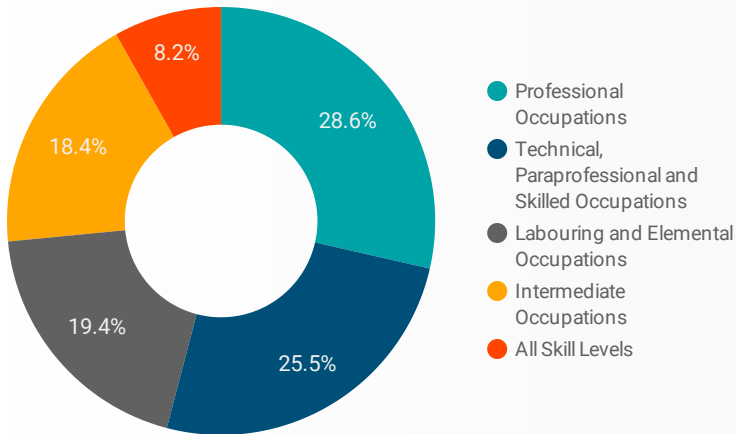

1 - 100 / 252 < >

JOB-SEEKER REFERRALS

Job Postings
3,718

Employers
638

Services
12

INTERACTIONS BY TOOL

8,401

INTERACTIONS BY AGE GROUP

INTERACTIONS BY GENDER

Source:
 Job search data is collected from user interactions with the job finding tools on the chathamkentjobs.com website.
 Location data is collected by Google Analytics and cannot be filtered using the age range, gender or tool filters at the top of the page.

FILTER

AGE GROUP ▾

GENDER ▾

TOOL ▾

INTEREST BY SKILL TYPE

INTEREST BY SKILL LEVEL

INTEREST BY JOB TYPE

INTEREST BY JOB DURATION