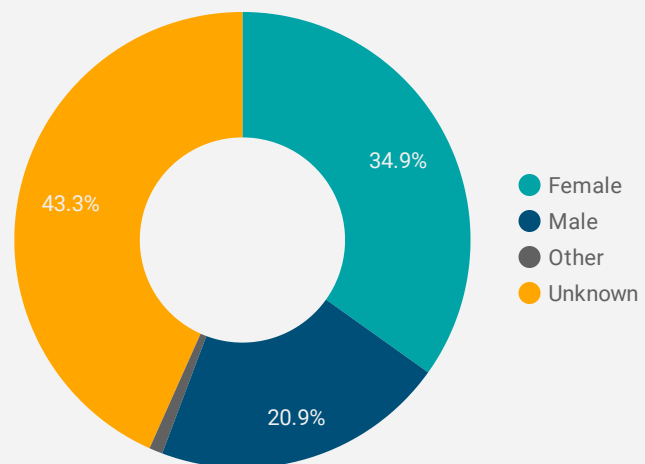

FILTER

AGE GROUP ▾

GENDER ▾

TOOL ▾

WEBSITE TRAFFIC BY LOCATION

	City	Users	Pageviews ▾
1.	Chatham	752	5,491
2.	Toronto	321	1,461
3.	Brant	26	1,030
4.	Blenheim	96	749
5.	(not set)	113	606
6.	Sarnia	71	451
7.	Chatham-Kent	54	442
8.	London	101	426
9.	Windsor	68	401
10.	Strathroy	3	302
11.	Hagersville	2	274
12.	Wallaceburg	45	272
13.	Ridgetown	27	248
14.	Ottawa	28	167
15.	Niagara-on-the-Lake	1	157
16.	Guelph	17	126
17.	Hamilton	30	107
18.	Dublin	26	106

1 - 100 / 252 < >

JOB-SEEKER REFERRALS

Job Postings
3,718

Employers
638

Services
12

INTERACTIONS BY TOOL

8,401

INTERACTIONS BY AGE GROUP

INTERACTIONS BY GENDER

Source:
 Job search data is collected from user interactions with the job finding tools on the chathamkentjobs.com website.
 Location data is collected by Google Analytics and cannot be filtered using the age range, gender or tool filters at the top of the page.