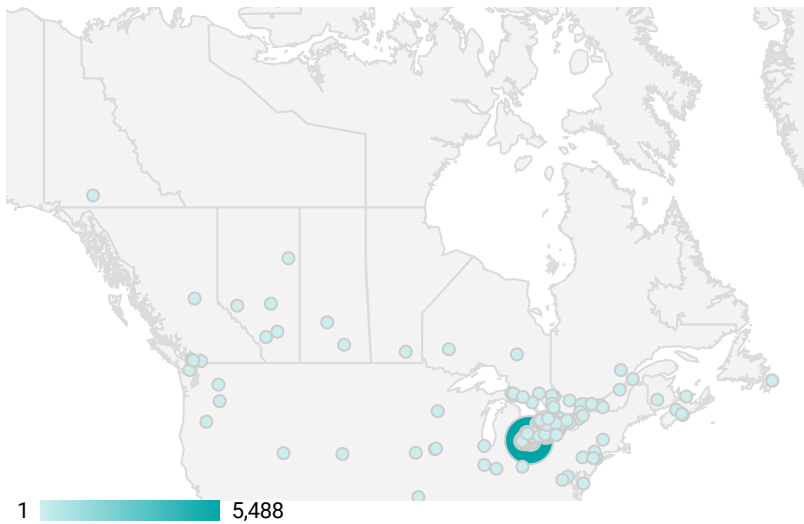

FILTER

AGE GROUP ▾

GENDER ▾

TOOL ▾

WEBSITE TRAFFIC BY LOCATION

	City	Users	Pageviews ▾
1.	Chatham	752	5,491
2.	Toronto	321	1,461
3.	Brant	26	1,030
4.	Blenheim	96	749
5.	(not set)	113	606
6.	Sarnia	71	451
7.	Chatham-Kent	54	442
8.	London	101	426
9.	Windsor	68	401
10.	Strathroy	3	302
11.	Hagersville	2	274
12.	Wallaceburg	45	272
13.	Ridgetown	27	248
14.	Ottawa	28	167
15.	Niagara-on-the-Lake	1	157
16.	Guelph	17	126
17.	Hamilton	30	107
18.	Dublin	26	106

1 - 100 / 252 < >

JOB-SEEKER REFERRALS

Job Postings
3,718

Employers
638

Services
12

INTERACTIONS BY TOOL

8,401

INTERACTIONS BY AGE GROUP

INTERACTIONS BY GENDER

Source:
 Job search data is collected from user interactions with the job finding tools on the chathamkentjobs.com website.
 Location data is collected by Google Analytics and cannot be filtered using the age range, gender or tool filters at the top of the page.