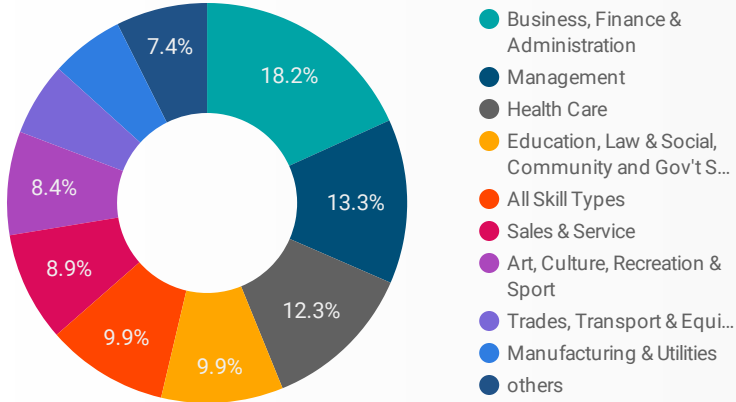

1 - 100 / 252 < >

JOB-SEEKER REFERRALS

Job Postings
3,718

Employers
638

Services
12

INTERACTIONS BY TOOL

8,401

INTERACTIONS BY AGE GROUP

INTERACTIONS BY GENDER

Source:
 Job search data is collected from user interactions with the job finding tools on the chathamkentjobs.com website.
 Location data is collected by Google Analytics and cannot be filtered using the age range, gender or tool filters at the top of the page.

FILTER

AGE GROUP ▾

GENDER ▾

TOOL ▾

INTEREST BY SKILL TYPE

INTEREST BY SKILL LEVEL

INTEREST BY JOB TYPE

INTEREST BY JOB DURATION