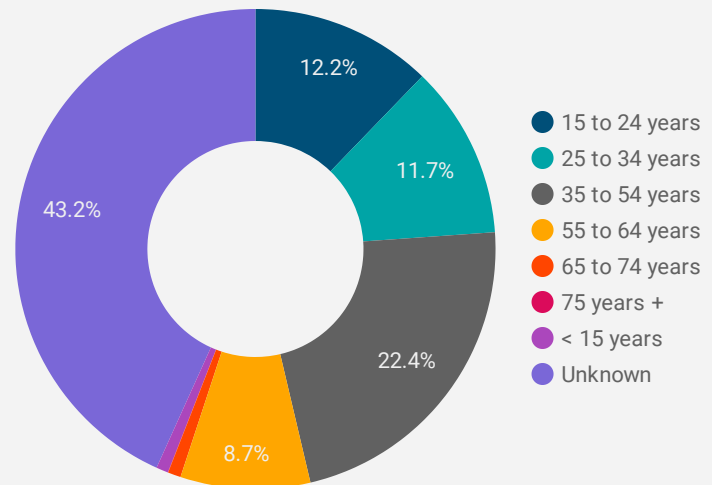

FILTER

AGE GROUP ▾

GENDER ▾

TOOL ▾

WEBSITE TRAFFIC BY LOCATION

	City	Users	Pageviews ▾
1.	Chatham	752	5,491
2.	Toronto	321	1,461
3.	Brant	26	1,030
4.	Blenheim	96	749
5.	(not set)	113	606
6.	Sarnia	71	451
7.	Chatham-Kent	54	442
8.	London	101	426
9.	Windsor	68	401
10.	Strathroy	3	302
11.	Hagersville	2	274
12.	Wallaceburg	45	272
13.	Ridgetown	27	248
14.	Ottawa	28	167
15.	Niagara-on-the-Lake	1	157
16.	Guelph	17	126
17.	Hamilton	30	107
18.	Dublin	26	106

1 - 100 / 252 < >

JOB-SEEKER REFERRALS

Job Postings
3,718

Employers
638

Services
12

INTERACTIONS BY TOOL

8,401

INTERACTIONS BY AGE GROUP

INTERACTIONS BY GENDER

Source:
 Job search data is collected from user interactions with the job finding tools on the chathamkentjobs.com website.
 Location data is collected by Google Analytics and cannot be filtered using the age range, gender or tool filters at the top of the page.