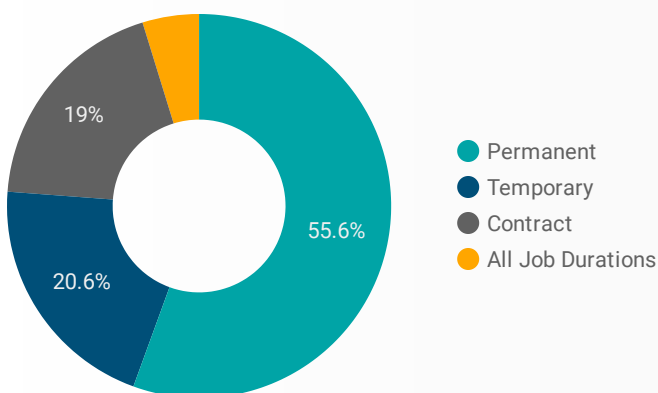

1 - 100 / 252 < >

JOB-SEEKER REFERRALS

Job Postings
3,718

Employers
638

Services
12

INTERACTIONS BY TOOL

8,401

INTERACTIONS BY AGE GROUP

INTERACTIONS BY GENDER

Source:
 Job search data is collected from user interactions with the job finding tools on the chathamkentjobs.com website.
 Location data is collected by Google Analytics and cannot be filtered using the age range, gender or tool filters at the top of the page.

FILTER

AGE GROUP ▾

GENDER ▾

TOOL ▾

INTEREST BY SKILL TYPE

INTEREST BY SKILL LEVEL

INTEREST BY JOB TYPE

INTEREST BY JOB DURATION