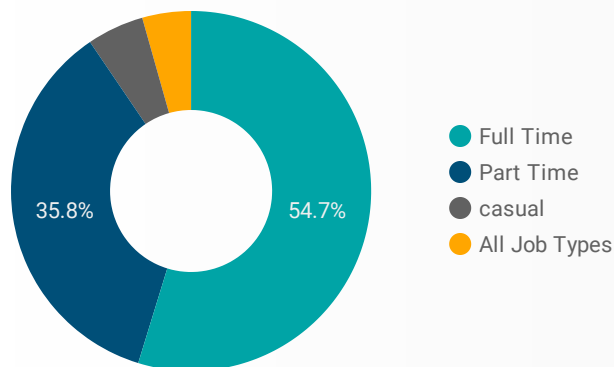

1 - 100 / 252 < >

JOB-SEEKER REFERRALS

Job Postings
3,718

Employers
638

Services
12

INTERACTIONS BY TOOL

8,401

INTERACTIONS BY AGE GROUP

INTERACTIONS BY GENDER

Source:
 Job search data is collected from user interactions with the job finding tools on the chathamkentjobs.com website.
 Location data is collected by Google Analytics and cannot be filtered using the age range, gender or tool filters at the top of the page.

FILTER

AGE GROUP ▾

GENDER ▾

TOOL ▾

INTEREST BY SKILL TYPE

INTEREST BY SKILL LEVEL

INTEREST BY JOB TYPE

INTEREST BY JOB DURATION