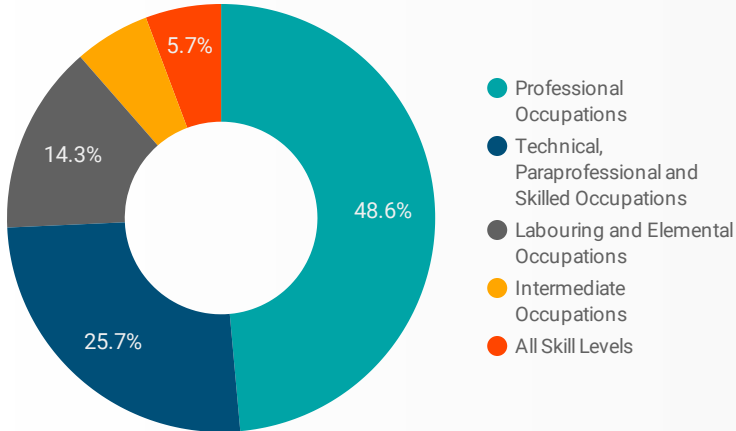

1 - 100 / 221 < >

JOB-SEEKER REFERRALS

Job Postings
2,219

Employers
536

Services
2

INTERACTIONS BY TOOL

6,967

INTERACTIONS BY AGE GROUP

INTERACTIONS BY GENDER

Source:
 Job search data is collected from user interactions with the job finding tools on the chathamkentjobs.com website.
 Location data is collected by Google Analytics and cannot be filtered using the age range, gender or tool filters at the top of the page.

FILTER

AGE GROUP ▾

GENDER ▾

TOOL ▾

INTEREST BY SKILL TYPE

INTEREST BY SKILL LEVEL

INTEREST BY JOB TYPE

INTEREST BY JOB DURATION