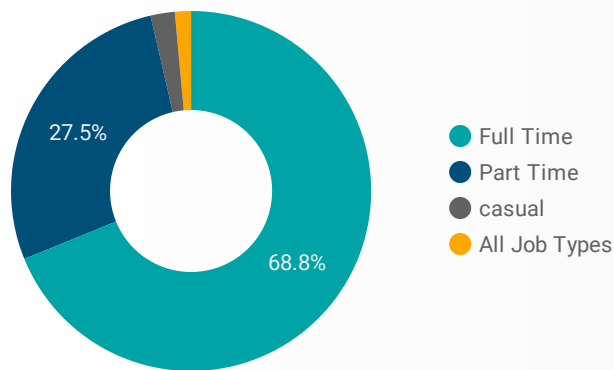

1 - 100 / 221 < >

JOB-SEEKER REFERRALS

Job Postings
2,219

Employers
536

Services
2

INTERACTIONS BY TOOL

6,967

INTERACTIONS BY AGE GROUP

INTERACTIONS BY GENDER

Source:
 Job search data is collected from user interactions with the job finding tools on the chathamkentjobs.com website.
 Location data is collected by Google Analytics and cannot be filtered using the age range, gender or tool filters at the top of the page.

FILTER

AGE GROUP ▾

GENDER ▾

TOOL ▾

INTEREST BY SKILL TYPE

INTEREST BY SKILL LEVEL

INTEREST BY JOB TYPE

INTEREST BY JOB DURATION