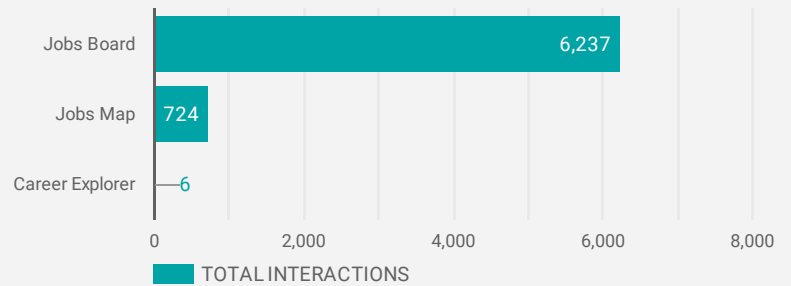

FILTER

AGE GROUP ▾

GENDER ▾

TOOL ▾

WEBSITE TRAFFIC BY LOCATION

	City	Users	Pageviews ▾
1.	Chatham	742	6,095
2.	Toronto	771	3,725
3.	Sarnia	113	786
4.	Ridgetown	45	681
5.	(not set)	108	560
6.	Blenheim	64	534
7.	Windsor	113	474
8.	Hamilton	66	464
9.	London	108	383
10.	Wallaceburg	39	261
11.	Ottawa	45	250
12.	Chatham-Kent	47	232
13.	Kingsville	33	213
14.	Brant	24	164
15.	Kitchener	44	144
16.	Brantford	11	137
17.	Mississauga	30	92
18.	Cambridge	19	91

1 - 100 / 221 < >

JOB-SEEKER REFERRALS

Job Postings
2,219

Employers
536

Services
2

INTERACTIONS BY TOOL

6,967

INTERACTIONS BY AGE GROUP

INTERACTIONS BY GENDER

Source:
 Job search data is collected from user interactions with the job finding tools on the chathamkentjobs.com website.
 Location data is collected by Google Analytics and cannot be filtered using the age range, gender or tool filters at the top of the page.