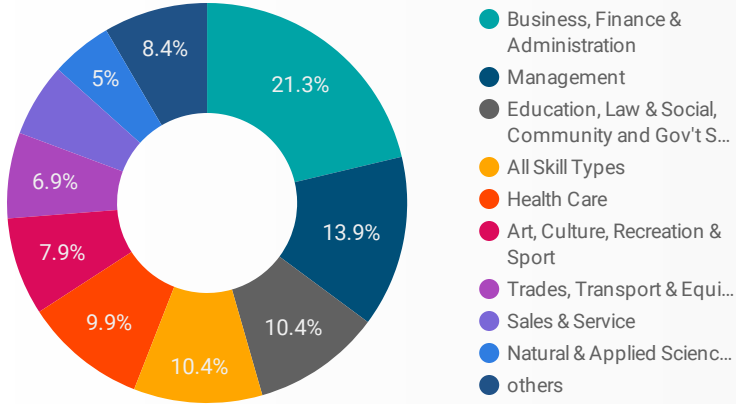

1 - 100 / 221 < >

JOB-SEEKER REFERRALS

Job Postings
2,219

Employers
536

Services
2

INTERACTIONS BY TOOL

6,967

INTERACTIONS BY AGE GROUP

INTERACTIONS BY GENDER

Source:
 Job search data is collected from user interactions with the job finding tools on the chathamkentjobs.com website.
 Location data is collected by Google Analytics and cannot be filtered using the age range, gender or tool filters at the top of the page.

FILTER

AGE GROUP ▾

GENDER ▾

TOOL ▾

INTEREST BY SKILL TYPE

INTEREST BY SKILL LEVEL

INTEREST BY JOB TYPE

INTEREST BY JOB DURATION