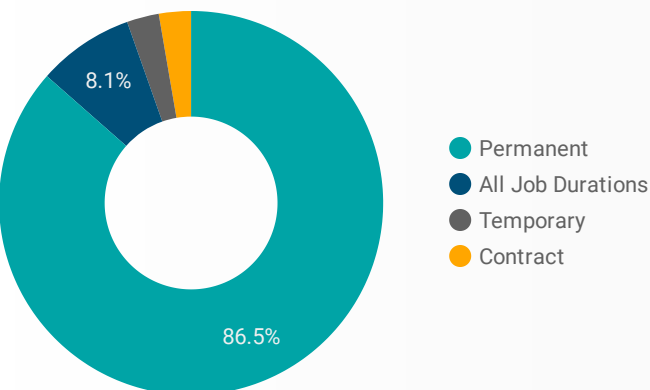

1 - 100 / 221 < >

JOB-SEEKER REFERRALS

Job Postings
2,219

Employers
536

Services
2

INTERACTIONS BY TOOL

6,967

INTERACTIONS BY AGE GROUP

INTERACTIONS BY GENDER

Source:
 Job search data is collected from user interactions with the job finding tools on the chathamkentjobs.com website.
 Location data is collected by Google Analytics and cannot be filtered using the age range, gender or tool filters at the top of the page.

FILTER

AGE GROUP ▾

GENDER ▾

TOOL ▾

INTEREST BY SKILL TYPE

INTEREST BY SKILL LEVEL

INTEREST BY JOB TYPE

INTEREST BY JOB DURATION