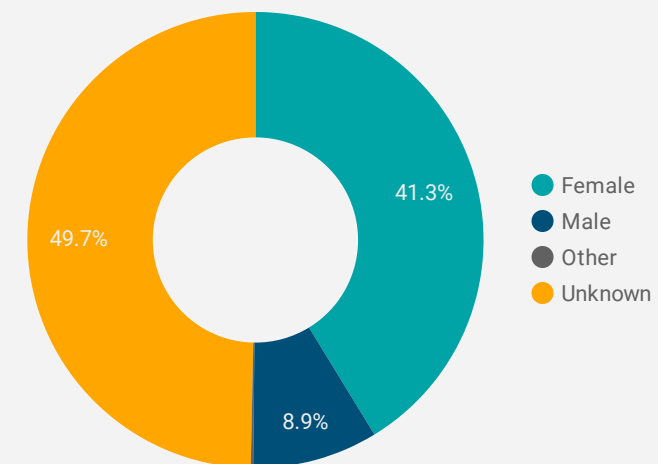

FILTER

AGE GROUP ▾

GENDER ▾

TOOL ▾

WEBSITE TRAFFIC BY LOCATION

	City	Users	Pageviews ▾
1.	Chatham	742	6,095
2.	Toronto	771	3,725
3.	Sarnia	113	786
4.	Ridgetown	45	681
5.	(not set)	108	560
6.	Blenheim	64	534
7.	Windsor	113	474
8.	Hamilton	66	464
9.	London	108	383
10.	Wallaceburg	39	261
11.	Ottawa	45	250
12.	Chatham-Kent	47	232
13.	Kingsville	33	213
14.	Brant	24	164
15.	Kitchener	44	144
16.	Brantford	11	137
17.	Mississauga	30	92
18.	Cambridge	19	91

1 - 100 / 221 < >

JOB-SEEKER REFERRALS

Job Postings
2,219

Employers
536

Services
2

INTERACTIONS BY TOOL

6,967

INTERACTIONS BY AGE GROUP

INTERACTIONS BY GENDER

Source:
 Job search data is collected from user interactions with the job finding tools on the chathamkentjobs.com website.
 Location data is collected by Google Analytics and cannot be filtered using the age range, gender or tool filters at the top of the page.