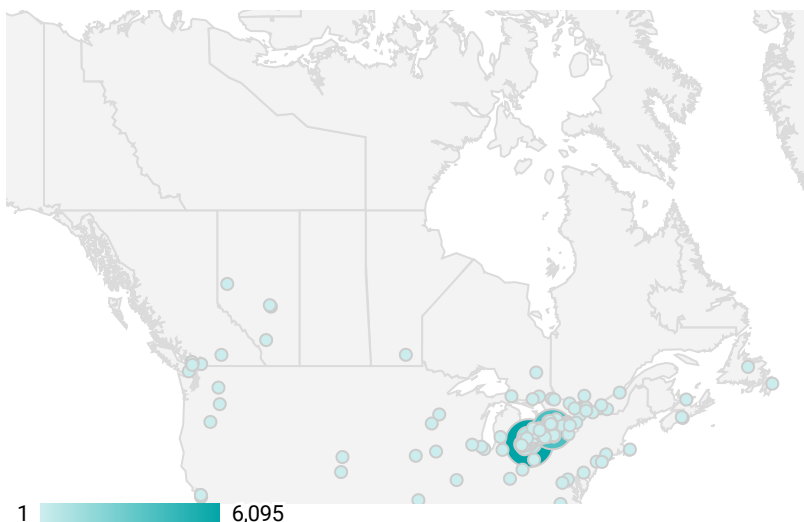

FILTER

AGE GROUP ▾

GENDER ▾

TOOL ▾

WEBSITE TRAFFIC BY LOCATION

	City	Users	Pageviews ▾
1.	Chatham	742	6,095
2.	Toronto	771	3,725
3.	Sarnia	113	786
4.	Ridgetown	45	681
5.	(not set)	108	560
6.	Blenheim	64	534
7.	Windsor	113	474
8.	Hamilton	66	464
9.	London	108	383
10.	Wallaceburg	39	261
11.	Ottawa	45	250
12.	Chatham-Kent	47	232
13.	Kingsville	33	213
14.	Brant	24	164
15.	Kitchener	44	144
16.	Brantford	11	137
17.	Mississauga	30	92
18.	Cambridge	19	91

1 - 100 / 221 < >

JOB-SEEKER REFERRALS

Job Postings
2,219

Employers
536

Services
2

INTERACTIONS BY TOOL

6,967

INTERACTIONS BY AGE GROUP

INTERACTIONS BY GENDER

Source:
 Job search data is collected from user interactions with the job finding tools on the chathamkentjobs.com website.
 Location data is collected by Google Analytics and cannot be filtered using the age range, gender or tool filters at the top of the page.