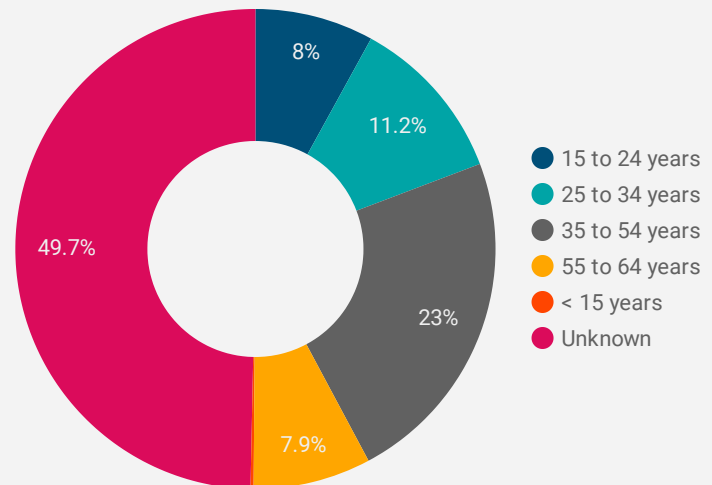

FILTER

AGE GROUP ▾

GENDER ▾

TOOL ▾

WEBSITE TRAFFIC BY LOCATION

	City	Users	Pageviews ▾
1.	Chatham	742	6,095
2.	Toronto	771	3,725
3.	Sarnia	113	786
4.	Ridgetown	45	681
5.	(not set)	108	560
6.	Blenheim	64	534
7.	Windsor	113	474
8.	Hamilton	66	464
9.	London	108	383
10.	Wallaceburg	39	261
11.	Ottawa	45	250
12.	Chatham-Kent	47	232
13.	Kingsville	33	213
14.	Brant	24	164
15.	Kitchener	44	144
16.	Brantford	11	137
17.	Mississauga	30	92
18.	Cambridge	19	91

1 - 100 / 221 < >

JOB-SEEKER REFERRALS

Job Postings
2,219

Employers
536

Services
2

INTERACTIONS BY TOOL

6,967

INTERACTIONS BY AGE GROUP

INTERACTIONS BY GENDER

Source:
 Job search data is collected from user interactions with the job finding tools on the chathamkentjobs.com website.
 Location data is collected by Google Analytics and cannot be filtered using the age range, gender or tool filters at the top of the page.