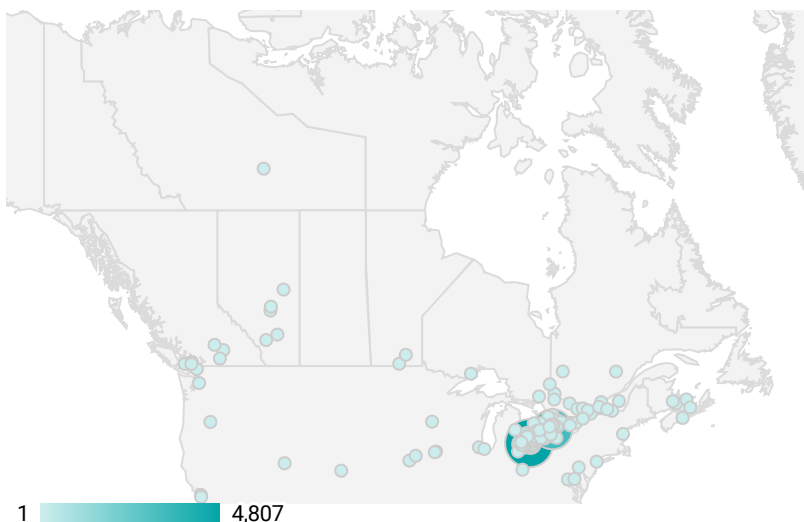

FILTER

AGE GROUP ▾

GENDER ▾

TOOL ▾

WEBSITE TRAFFIC BY LOCATION

	City	Users	Pageviews ▾
1.	Chatham	630	4,809
2.	Toronto	614	3,190
3.	(not set)	107	747
4.	Blenheim	62	592
5.	Windsor	85	560
6.	Sarnia	88	540
7.	Chatham-Kent	59	414
8.	Ridgetown	34	321
9.	London	80	261
10.	Hamilton	24	252
11.	Kitchener	43	190
12.	Brant	21	145
13.	Wallaceburg	25	137
14.	Mississauga	24	121
15.	Kingsville	35	113
16.	Dublin	22	98
17.	Ottawa	29	88
18.	Comber	6	85

1 - 100 / 223 < >

JOB-SEEKER REFERRALS

Job Postings
2,903

Employers
500

Services
15

INTERACTIONS BY TOOL

6,506

INTERACTIONS BY AGE GROUP

INTERACTIONS BY GENDER

Source:
 Job search data is collected from user interactions with the job finding tools on the chathamkentjobs.com website.
 Location data is collected by Google Analytics and cannot be filtered using the age range, gender or tool filters at the top of the page.