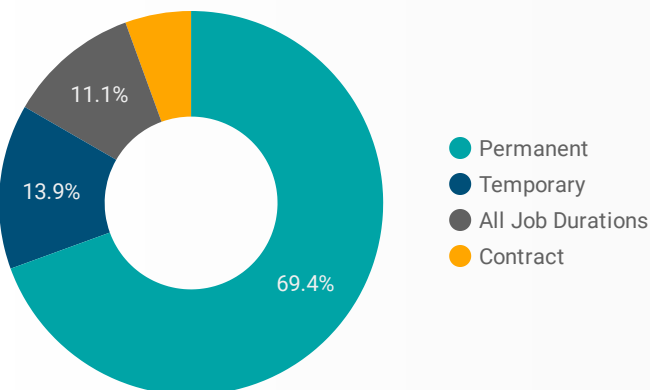

1 - 100 / 223 < >

JOB-SEEKER REFERRALS

Job Postings
2,903

Employers
500

Services
15

INTERACTIONS BY TOOL

6,506

INTERACTIONS BY AGE GROUP

INTERACTIONS BY GENDER

Source:
 Job search data is collected from user interactions with the job finding tools on the chathamkentjobs.com website.
 Location data is collected by Google Analytics and cannot be filtered using the age range, gender or tool filters at the top of the page.

FILTER

AGE GROUP ▾

GENDER ▾

TOOL ▾

INTEREST BY SKILL TYPE

INTEREST BY SKILL LEVEL

INTEREST BY JOB TYPE

INTEREST BY JOB DURATION