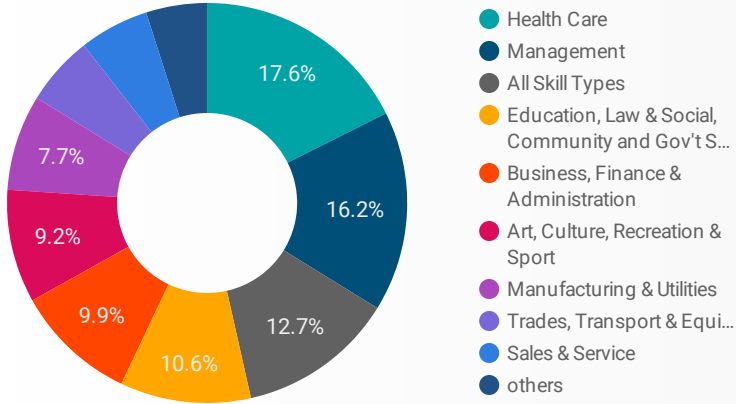

1 - 100 / 223 < >

JOB-SEEKER REFERRALS

Job Postings
2,903

Employers
500

Services
15

INTERACTIONS BY TOOL

6,506

INTERACTIONS BY AGE GROUP

INTERACTIONS BY GENDER

Source:
 Job search data is collected from user interactions with the job finding tools on the chathamkentjobs.com website.
 Location data is collected by Google Analytics and cannot be filtered using the age range, gender or tool filters at the top of the page.

FILTER

AGE GROUP ▾

GENDER ▾

TOOL ▾

INTEREST BY SKILL TYPE

INTEREST BY SKILL LEVEL

INTEREST BY JOB TYPE

INTEREST BY JOB DURATION