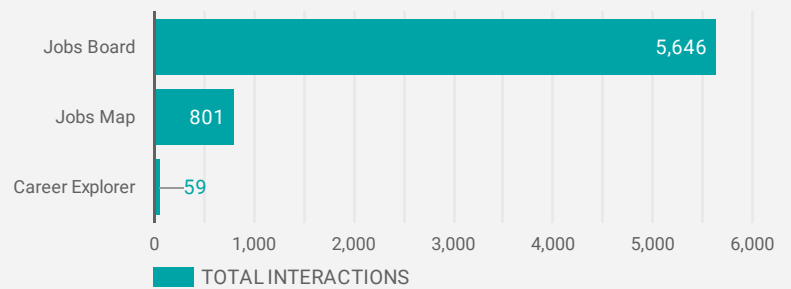

FILTER

AGE GROUP ▾

GENDER ▾

TOOL ▾

WEBSITE TRAFFIC BY LOCATION

	City	Users	Pageviews ▾
1.	Chatham	630	4,809
2.	Toronto	614	3,190
3.	(not set)	107	747
4.	Blenheim	62	592
5.	Windsor	85	560
6.	Sarnia	88	540
7.	Chatham-Kent	59	414
8.	Ridgetown	34	321
9.	London	80	261
10.	Hamilton	24	252
11.	Kitchener	43	190
12.	Brant	21	145
13.	Wallaceburg	25	137
14.	Mississauga	24	121
15.	Kingsville	35	113
16.	Dublin	22	98
17.	Ottawa	29	88
18.	Comber	6	85

1 - 100 / 223 < >

JOB-SEEKER REFERRALS

Job Postings
2,903

Employers
500

Services
15

INTERACTIONS BY TOOL

6,506

INTERACTIONS BY AGE GROUP

INTERACTIONS BY GENDER

Source:
 Job search data is collected from user interactions with the job finding tools on the chathamkentjobs.com website.
 Location data is collected by Google Analytics and cannot be filtered using the age range, gender or tool filters at the top of the page.