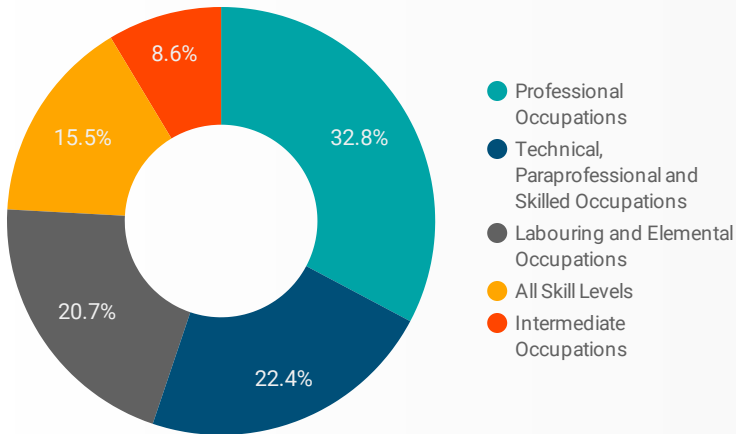

1 - 100 / 223 < >

JOB-SEEKER REFERRALS

Job Postings
2,903

Employers
500

Services
15

INTERACTIONS BY TOOL

6,506

INTERACTIONS BY AGE GROUP

INTERACTIONS BY GENDER

Source:
 Job search data is collected from user interactions with the job finding tools on the chathamkentjobs.com website.
 Location data is collected by Google Analytics and cannot be filtered using the age range, gender or tool filters at the top of the page.

FILTER

AGE GROUP ▾

GENDER ▾

TOOL ▾

INTEREST BY SKILL TYPE

INTEREST BY SKILL LEVEL

INTEREST BY JOB TYPE

INTEREST BY JOB DURATION