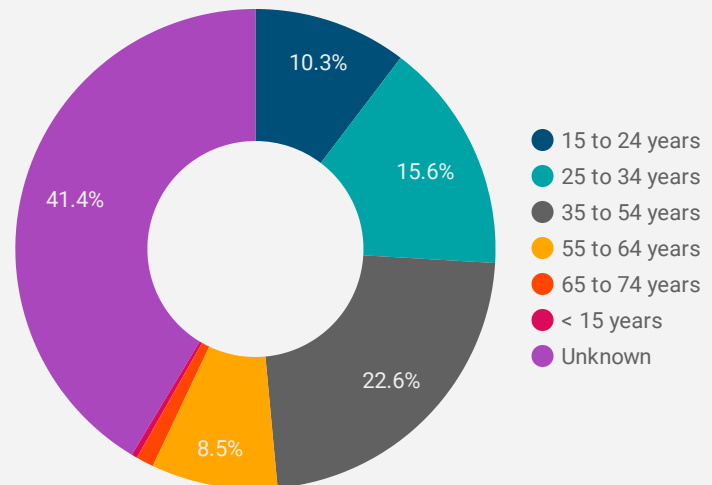

FILTER

AGE GROUP ▾

GENDER ▾

TOOL ▾

WEBSITE TRAFFIC BY LOCATION

	City	Users	Pageviews ▾
1.	Chatham	630	4,809
2.	Toronto	614	3,190
3.	(not set)	107	747
4.	Blenheim	62	592
5.	Windsor	85	560
6.	Sarnia	88	540
7.	Chatham-Kent	59	414
8.	Ridgetown	34	321
9.	London	80	261
10.	Hamilton	24	252
11.	Kitchener	43	190
12.	Brant	21	145
13.	Wallaceburg	25	137
14.	Mississauga	24	121
15.	Kingsville	35	113
16.	Dublin	22	98
17.	Ottawa	29	88
18.	Comber	6	85

1 - 100 / 223 < >

JOB-SEEKER REFERRALS

Job Postings
2,903

Employers
500

Services
15

INTERACTIONS BY TOOL

6,506

INTERACTIONS BY AGE GROUP

INTERACTIONS BY GENDER

Source:
 Job search data is collected from user interactions with the job finding tools on the chathamkentjobs.com website.
 Location data is collected by Google Analytics and cannot be filtered using the age range, gender or tool filters at the top of the page.