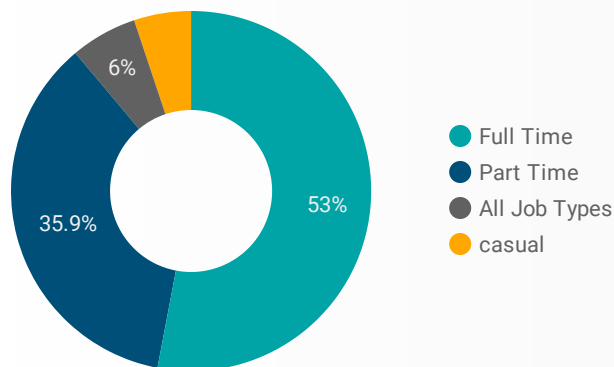

1 - 100 / 223 < >

JOB-SEEKER REFERRALS

Job Postings
2,903

Employers
500

Services
15

INTERACTIONS BY TOOL

6,506

INTERACTIONS BY AGE GROUP

INTERACTIONS BY GENDER

Source:
 Job search data is collected from user interactions with the job finding tools on the chathamkentjobs.com website.
 Location data is collected by Google Analytics and cannot be filtered using the age range, gender or tool filters at the top of the page.

FILTER

AGE GROUP ▾

GENDER ▾

TOOL ▾

INTEREST BY SKILL TYPE

INTEREST BY SKILL LEVEL

INTEREST BY JOB TYPE

INTEREST BY JOB DURATION