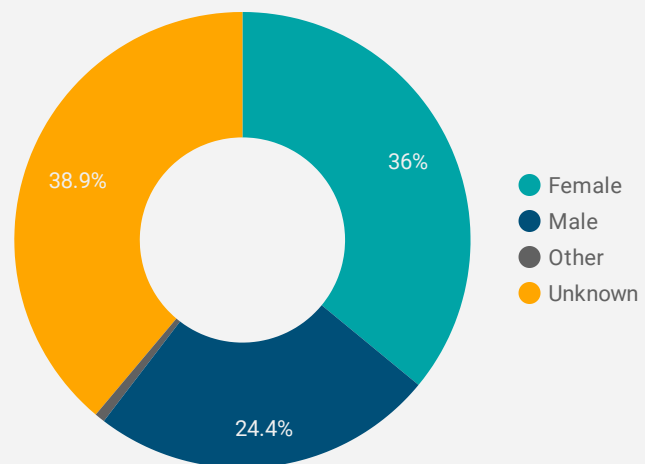

FILTER

AGE GROUP ▾

GENDER ▾

TOOL ▾

WEBSITE TRAFFIC BY LOCATION

	City	Users	Pageviews ▾
1.	Chatham	630	4,809
2.	Toronto	614	3,190
3.	(not set)	107	747
4.	Blenheim	62	592
5.	Windsor	85	560
6.	Sarnia	88	540
7.	Chatham-Kent	59	414
8.	Ridgetown	34	321
9.	London	80	261
10.	Hamilton	24	252
11.	Kitchener	43	190
12.	Brant	21	145
13.	Wallaceburg	25	137
14.	Mississauga	24	121
15.	Kingsville	35	113
16.	Dublin	22	98
17.	Ottawa	29	88
18.	Comber	6	85

1 - 100 / 223 < >

JOB-SEEKER REFERRALS

Job Postings
2,903

Employers
500

Services
15

INTERACTIONS BY TOOL

6,506

INTERACTIONS BY AGE GROUP

INTERACTIONS BY GENDER

Source:
 Job search data is collected from user interactions with the job finding tools on the chathamkentjobs.com website.
 Location data is collected by Google Analytics and cannot be filtered using the age range, gender or tool filters at the top of the page.