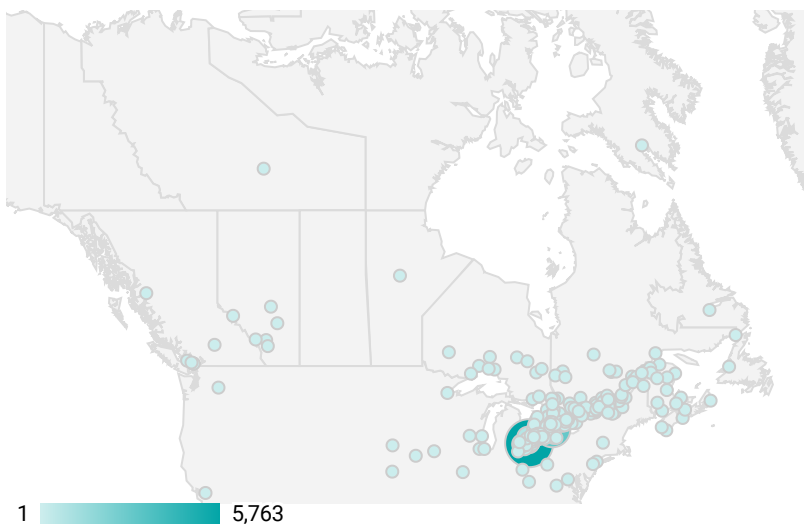

FILTER

AGE GROUP ▾

GENDER ▾

TOOL ▾

WEBSITE TRAFFIC BY LOCATION

	City	Users	Pageviews ▾
1.	Chatham	643	5,770
2.	Toronto	701	2,913
3.	Windsor	151	899
4.	(not set)	226	765
5.	Sarnia	113	658
6.	Erin	7	513
7.	Chatham-Kent	75	485
8.	Blenheim	79	455
9.	Ridgetown	32	448
10.	London	115	419
11.	Wallaceburg	54	333
12.	Hamilton	60	239
13.	Casablanca	2	227
14.	Kitchener	43	186
15.	Ottawa	55	180
16.	Woodstock	13	170
17.	Kingsville	40	143
18.	Brant	24	132

1 - 100 / 335 < >

JOB-SEEKER REFERRALS

Job Postings
3,622

Employers
591

Services
0

INTERACTIONS BY TOOL

9,600

INTERACTIONS BY AGE GROUP

INTERACTIONS BY GENDER

Source:
 Job search data is collected from user interactions with the job finding tools on the chathamkentjobs.com website.
 Location data is collected by Google Analytics and cannot be filtered using the age range, gender or tool filters at the top of the page.