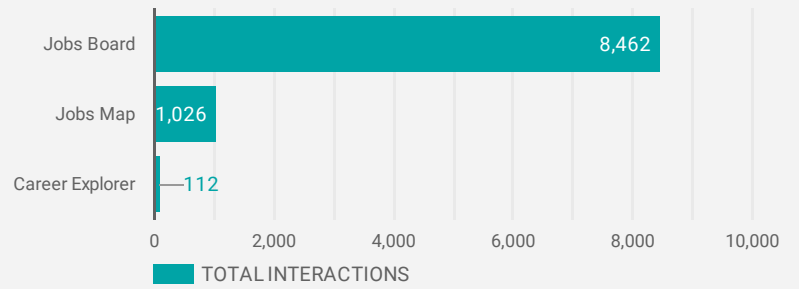

FILTER

AGE GROUP ▾

GENDER ▾

TOOL ▾

WEBSITE TRAFFIC BY LOCATION

	City	Users	Pageviews ▾
1.	Chatham	643	5,770
2.	Toronto	701	2,913
3.	Windsor	151	899
4.	(not set)	226	765
5.	Sarnia	113	658
6.	Erin	7	513
7.	Chatham-Kent	75	485
8.	Blenheim	79	455
9.	Ridgetown	32	448
10.	London	115	419
11.	Wallaceburg	54	333
12.	Hamilton	60	239
13.	Casablanca	2	227
14.	Kitchener	43	186
15.	Ottawa	55	180
16.	Woodstock	13	170
17.	Kingsville	40	143
18.	Brant	24	132

1 - 100 / 335 < >

JOB-SEEKER REFERRALS

Job Postings
3,622

Employers
591

Services
0

INTERACTIONS BY TOOL

9,600

INTERACTIONS BY AGE GROUP

INTERACTIONS BY GENDER

Source:
 Job search data is collected from user interactions with the job finding tools on the chathamkentjobs.com website.
 Location data is collected by Google Analytics and cannot be filtered using the age range, gender or tool filters at the top of the page.