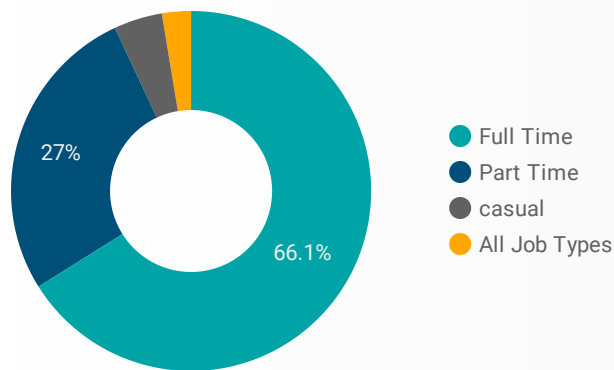

1 - 100 / 335 < >

JOB-SEEKER REFERRALS

Job Postings
3,622

Employers
591

Services
0

INTERACTIONS BY TOOL

9,600

INTERACTIONS BY AGE GROUP

INTERACTIONS BY GENDER

Source:
 Job search data is collected from user interactions with the job finding tools on the chathamkentjobs.com website.
 Location data is collected by Google Analytics and cannot be filtered using the age range, gender or tool filters at the top of the page.

FILTER

AGE GROUP ▾

GENDER ▾

TOOL ▾

INTEREST BY SKILL TYPE

INTEREST BY SKILL LEVEL

INTEREST BY JOB TYPE

INTEREST BY JOB DURATION