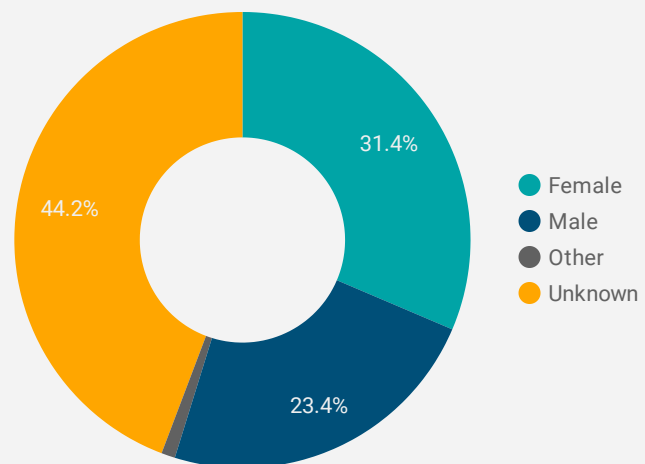

FILTER

AGE GROUP ▾

GENDER ▾

TOOL ▾

WEBSITE TRAFFIC BY LOCATION

	City	Users	Pageviews ▾
1.	Chatham	643	5,770
2.	Toronto	701	2,913
3.	Windsor	151	899
4.	(not set)	226	765
5.	Sarnia	113	658
6.	Erin	7	513
7.	Chatham-Kent	75	485
8.	Blenheim	79	455
9.	Ridgetown	32	448
10.	London	115	419
11.	Wallaceburg	54	333
12.	Hamilton	60	239
13.	Casablanca	2	227
14.	Kitchener	43	186
15.	Ottawa	55	180
16.	Woodstock	13	170
17.	Kingsville	40	143
18.	Brant	24	132

1 - 100 / 335 < >

JOB-SEEKER REFERRALS

Job Postings
3,622

Employers
591

Services
0

INTERACTIONS BY TOOL

9,600

INTERACTIONS BY AGE GROUP

INTERACTIONS BY GENDER

Source:
 Job search data is collected from user interactions with the job finding tools on the chathamkentjobs.com website.
 Location data is collected by Google Analytics and cannot be filtered using the age range, gender or tool filters at the top of the page.