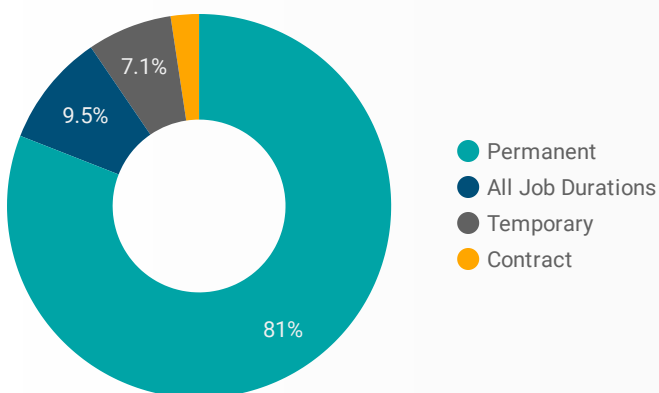

1 - 100 / 335 < >

JOB-SEEKER REFERRALS

Job Postings
3,622

Employers
591

Services
0

INTERACTIONS BY TOOL

9,600

INTERACTIONS BY AGE GROUP

INTERACTIONS BY GENDER

Source:
 Job search data is collected from user interactions with the job finding tools on the chathamkentjobs.com website.
 Location data is collected by Google Analytics and cannot be filtered using the age range, gender or tool filters at the top of the page.

FILTER

AGE GROUP ▾

GENDER ▾

TOOL ▾

INTEREST BY SKILL TYPE

INTEREST BY SKILL LEVEL

INTEREST BY JOB TYPE

INTEREST BY JOB DURATION