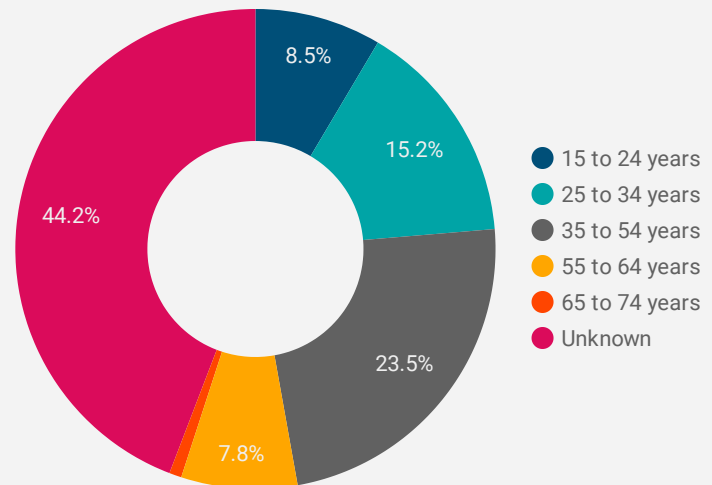

FILTER

AGE GROUP ▾

GENDER ▾

TOOL ▾

WEBSITE TRAFFIC BY LOCATION

	City	Users	Pageviews ▾
1.	Chatham	643	5,770
2.	Toronto	701	2,913
3.	Windsor	151	899
4.	(not set)	226	765
5.	Sarnia	113	658
6.	Erin	7	513
7.	Chatham-Kent	75	485
8.	Blenheim	79	455
9.	Ridgetown	32	448
10.	London	115	419
11.	Wallaceburg	54	333
12.	Hamilton	60	239
13.	Casablanca	2	227
14.	Kitchener	43	186
15.	Ottawa	55	180
16.	Woodstock	13	170
17.	Kingsville	40	143
18.	Brant	24	132

1 - 100 / 335 < >

JOB-SEEKER REFERRALS

Job Postings
3,622

Employers
591

Services
0

INTERACTIONS BY TOOL

9,600

INTERACTIONS BY AGE GROUP

INTERACTIONS BY GENDER

Source:
 Job search data is collected from user interactions with the job finding tools on the chathamkentjobs.com website.
 Location data is collected by Google Analytics and cannot be filtered using the age range, gender or tool filters at the top of the page.