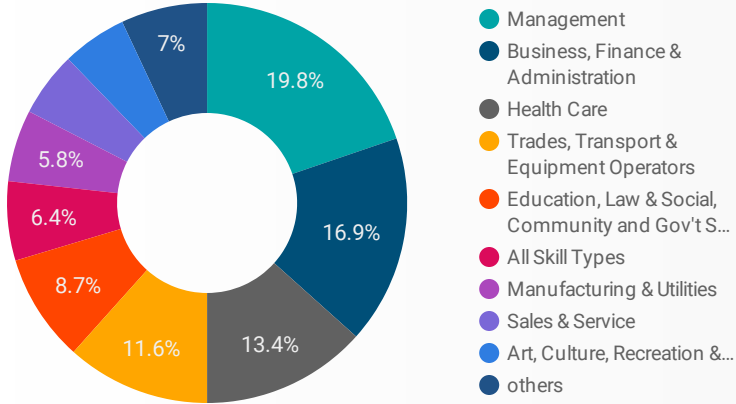

1 - 100 / 335 < >

JOB-SEEKER REFERRALS

Job Postings
3,622

Employers
591

Services
0

INTERACTIONS BY TOOL

9,600

INTERACTIONS BY AGE GROUP

INTERACTIONS BY GENDER

Source:
 Job search data is collected from user interactions with the job finding tools on the chathamkentjobs.com website.
 Location data is collected by Google Analytics and cannot be filtered using the age range, gender or tool filters at the top of the page.

FILTER

AGE GROUP ▾

GENDER ▾

TOOL ▾

INTEREST BY SKILL TYPE

INTEREST BY SKILL LEVEL

INTEREST BY JOB TYPE

INTEREST BY JOB DURATION