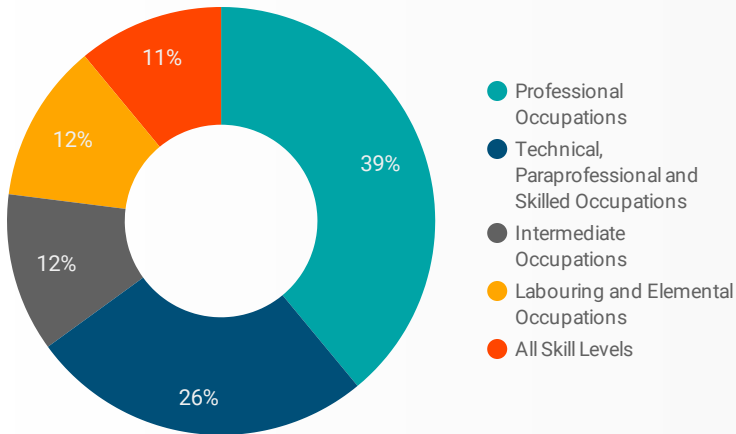

1 - 100 / 335 < >

JOB-SEEKER REFERRALS

Job Postings
3,622

Employers
591

Services
0

INTERACTIONS BY TOOL

9,600

INTERACTIONS BY AGE GROUP

INTERACTIONS BY GENDER

Source:
 Job search data is collected from user interactions with the job finding tools on the chathamkentjobs.com website.
 Location data is collected by Google Analytics and cannot be filtered using the age range, gender or tool filters at the top of the page.

FILTER

AGE GROUP ▾

GENDER ▾

TOOL ▾

INTEREST BY SKILL TYPE

INTEREST BY SKILL LEVEL

INTEREST BY JOB TYPE

INTEREST BY JOB DURATION