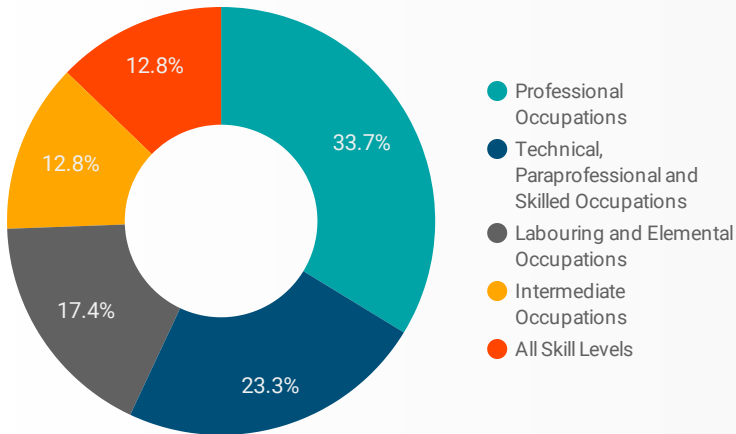

1 - 100 / 298 < >

JOB-SEEKER REFERRALS

Job Postings
3,265

Employers
534

Services
3

INTERACTIONS BY TOOL

7,987

INTERACTIONS BY AGE GROUP

INTERACTIONS BY GENDER

Source:
Job search data is collected from user interactions with the job finding tools on the chathamkentjobs.com website.
Location data is collected by Google Analytics and cannot be filtered using the age range, gender or tool filters at the top of the page.

FILTER

AGE GROUP ▾

GENDER ▾

TOOL ▾

INTEREST BY SKILL TYPE

INTEREST BY SKILL LEVEL

INTEREST BY JOB TYPE

INTEREST BY JOB DURATION