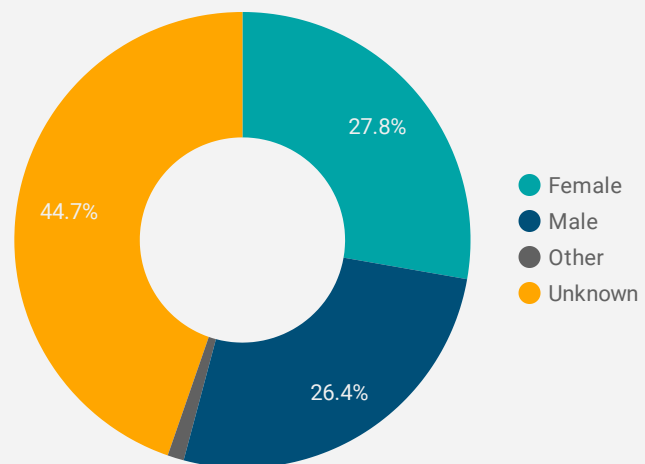

FILTER

AGE GROUP ▾

GENDER ▾

TOOL ▾

WEBSITE TRAFFIC BY LOCATION

	City	Users	Pageviews ▾
1.	Chatham	569	4,830
2.	Toronto	482	2,311
3.	(not set)	216	1,035
4.	Windsor	83	809
5.	Kitchener	32	792
6.	Sarnia	72	476
7.	Ridgetown	34	438
8.	Chatham-Kent	65	402
9.	Brant	19	368
10.	Blenheim	59	349
11.	London	53	327
12.	Wallaceburg	41	276
13.	Hamilton	44	153
14.	Dublin	25	121
15.	Mississauga	21	98
16.	Oakville	12	92
17.	Montreal	23	81
18.	Amos	19	80

1 - 100 / 298 < >

JOB-SEEKER REFERRALS

Job Postings
3,265

Employers
534

Services
3

INTERACTIONS BY TOOL

7,987

INTERACTIONS BY AGE GROUP

INTERACTIONS BY GENDER

Source:
Job search data is collected from user interactions with the job finding tools on the chathamkentjobs.com website.
Location data is collected by Google Analytics and cannot be filtered using the age range, gender or tool filters at the top of the page.