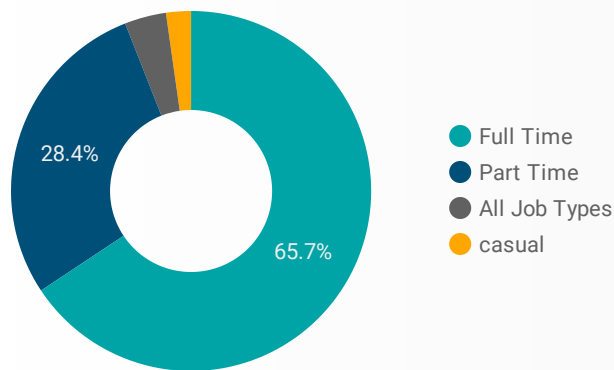

1 - 100 / 298 < >

JOB-SEEKER REFERRALS

Job Postings
3,265

Employers
534

Services
3

INTERACTIONS BY TOOL

7,987

INTERACTIONS BY AGE GROUP

INTERACTIONS BY GENDER

Source:
Job search data is collected from user interactions with the job finding tools on the chathamkentjobs.com website.
Location data is collected by Google Analytics and cannot be filtered using the age range, gender or tool filters at the top of the page.

FILTER

AGE GROUP ▾

GENDER ▾

TOOL ▾

INTEREST BY SKILL TYPE

INTEREST BY SKILL LEVEL

INTEREST BY JOB TYPE

INTEREST BY JOB DURATION