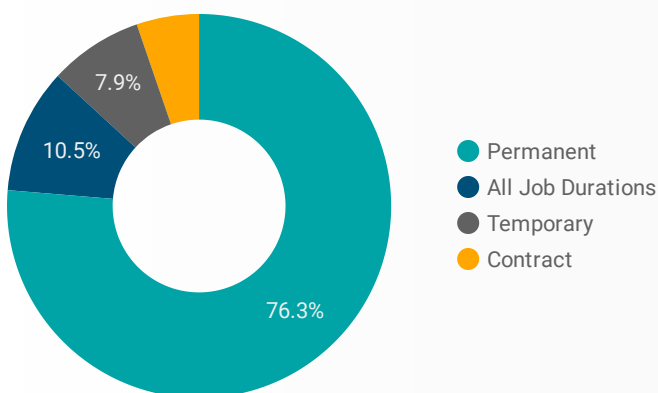

INTERACTIONS BY GENDER

Source:
Job search data is collected from user interactions with the job finding tools on the chathamkentjobs.com website.
Location data is collected by Google Analytics and cannot be filtered using the age range, gender or tool filters at the top of the page.

FILTER

AGE GROUP ▾

GENDER ▾

TOOL ▾

INTEREST BY SKILL TYPE

INTEREST BY SKILL LEVEL

INTEREST BY JOB TYPE

INTEREST BY JOB DURATION