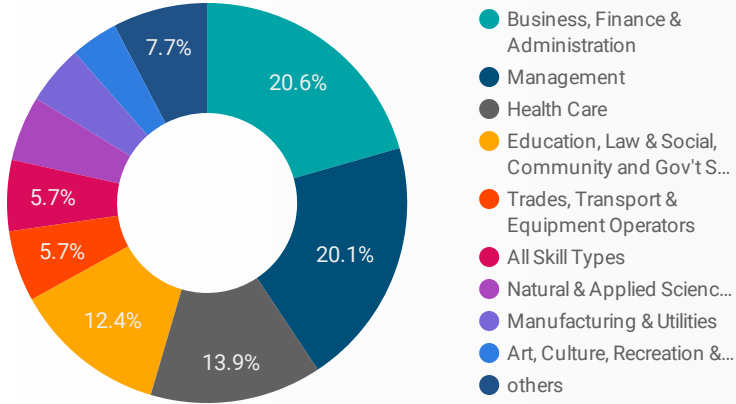

1 - 100 / 298 < >

JOB-SEEKER REFERRALS

Job Postings
3,265

Employers
534

Services
3

INTERACTIONS BY TOOL

7,987

INTERACTIONS BY AGE GROUP

INTERACTIONS BY GENDER

Source:
Job search data is collected from user interactions with the job finding tools on the chathamkentjobs.com website.
Location data is collected by Google Analytics and cannot be filtered using the age range, gender or tool filters at the top of the page.

FILTER

AGE GROUP ▾

GENDER ▾

TOOL ▾

INTEREST BY SKILL TYPE

INTEREST BY SKILL LEVEL

INTEREST BY JOB TYPE

INTEREST BY JOB DURATION