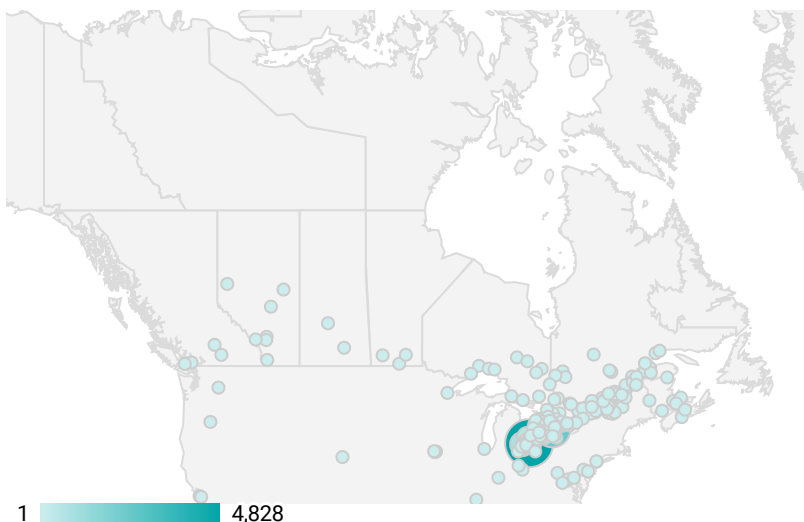

FILTER

AGE GROUP ▾

GENDER ▾

TOOL ▾

WEBSITE TRAFFIC BY LOCATION

	City	Users	Pageviews ▾
1.	Chatham	569	4,830
2.	Toronto	482	2,311
3.	(not set)	216	1,035
4.	Windsor	83	809
5.	Kitchener	32	792
6.	Sarnia	72	476
7.	Ridgetown	34	438
8.	Chatham-Kent	65	402
9.	Brant	19	368
10.	Blenheim	59	349
11.	London	53	327
12.	Wallaceburg	41	276
13.	Hamilton	44	153
14.	Dublin	25	121
15.	Mississauga	21	98
16.	Oakville	12	92
17.	Montreal	23	81
18.	Amos	19	80

1 - 100 / 298 < >

JOB-SEEKER REFERRALS

Job Postings
3,265

Employers
534

Services
3

INTERACTIONS BY TOOL

7,987

INTERACTIONS BY AGE GROUP

INTERACTIONS BY GENDER

Source:
Job search data is collected from user interactions with the job finding tools on the chathamkentjobs.com website.
Location data is collected by Google Analytics and cannot be filtered using the age range, gender or tool filters at the top of the page.