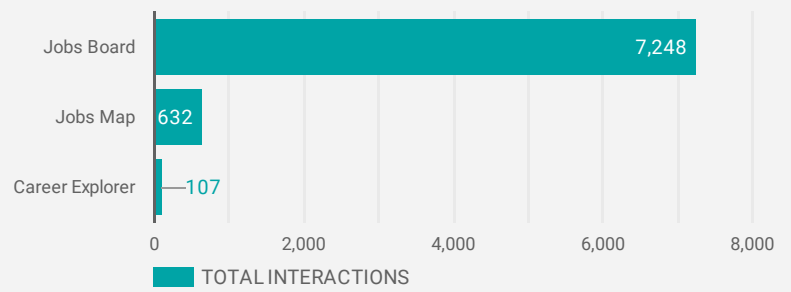

FILTER

AGE GROUP ▾

GENDER ▾

TOOL ▾

WEBSITE TRAFFIC BY LOCATION

	City	Users	Pageviews ▾
1.	Chatham	569	4,830
2.	Toronto	482	2,311
3.	(not set)	216	1,035
4.	Windsor	83	809
5.	Kitchener	32	792
6.	Sarnia	72	476
7.	Ridgetown	34	438
8.	Chatham-Kent	65	402
9.	Brant	19	368
10.	Blenheim	59	349
11.	London	53	327
12.	Wallaceburg	41	276
13.	Hamilton	44	153
14.	Dublin	25	121
15.	Mississauga	21	98
16.	Oakville	12	92
17.	Montreal	23	81
18.	Amos	19	80

1 - 100 / 298 < >

JOB-SEEKER REFERRALS

Job Postings
3,265

Employers
534

Services
3

INTERACTIONS BY TOOL

7,987

INTERACTIONS BY AGE GROUP

INTERACTIONS BY GENDER

Source:
Job search data is collected from user interactions with the job finding tools on the chathamkentjobs.com website.
Location data is collected by Google Analytics and cannot be filtered using the age range, gender or tool filters at the top of the page.