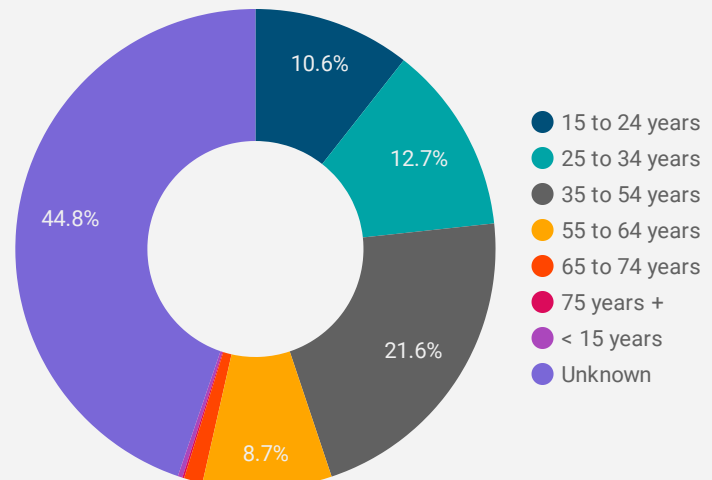

FILTER

AGE GROUP ▾

GENDER ▾

TOOL ▾

WEBSITE TRAFFIC BY LOCATION

	City	Users	Pageviews ▾
1.	Chatham	569	4,830
2.	Toronto	482	2,311
3.	(not set)	216	1,035
4.	Windsor	83	809
5.	Kitchener	32	792
6.	Sarnia	72	476
7.	Ridgetown	34	438
8.	Chatham-Kent	65	402
9.	Brant	19	368
10.	Blenheim	59	349
11.	London	53	327
12.	Wallaceburg	41	276
13.	Hamilton	44	153
14.	Dublin	25	121
15.	Mississauga	21	98
16.	Oakville	12	92
17.	Montreal	23	81
18.	Amos	19	80

1 - 100 / 298 < >

JOB-SEEKER REFERRALS

Job Postings
3,265

Employers
534

Services
3

INTERACTIONS BY TOOL

7,987

INTERACTIONS BY AGE GROUP

INTERACTIONS BY GENDER

Source:
Job search data is collected from user interactions with the job finding tools on the chathamkentjobs.com website.
Location data is collected by Google Analytics and cannot be filtered using the age range, gender or tool filters at the top of the page.