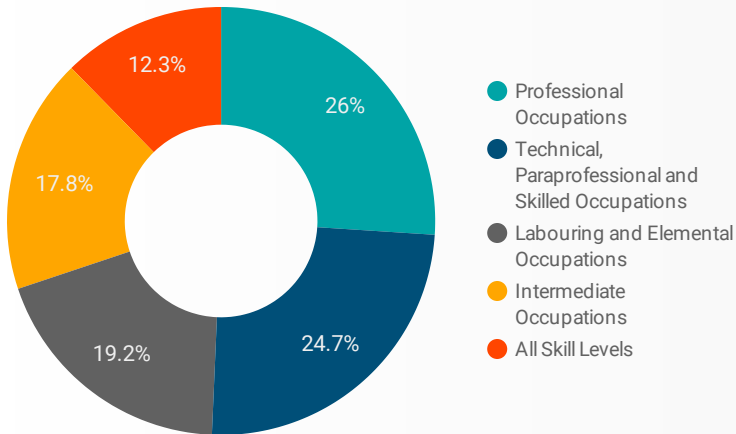

INTEREST BY SKILL LEVEL