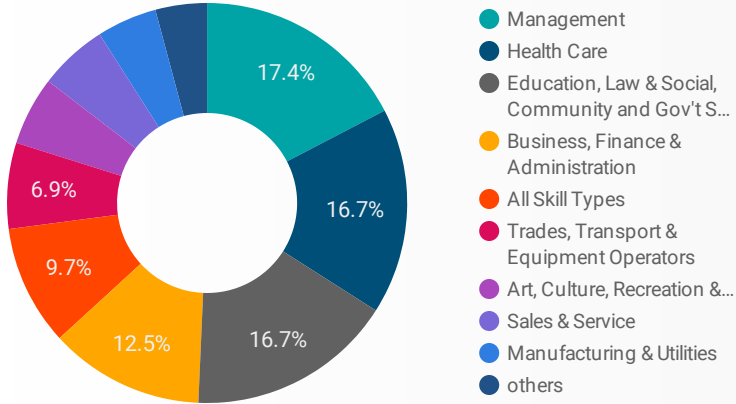

## INTERACTIONS BY AGE GROUP

## INTERACTIONS BY GENDER

**Source:**  
 Job search data is collected from user interactions with the job finding tools on the chathamkentjobs.com website.  
 Location data is collected by Google Analytics and cannot be filtered using the age range, gender or tool filters at the top of the page.

**FILTER**

AGE GROUP ▾

GENDER ▾

TOOL ▾

## INTEREST BY SKILL TYPE