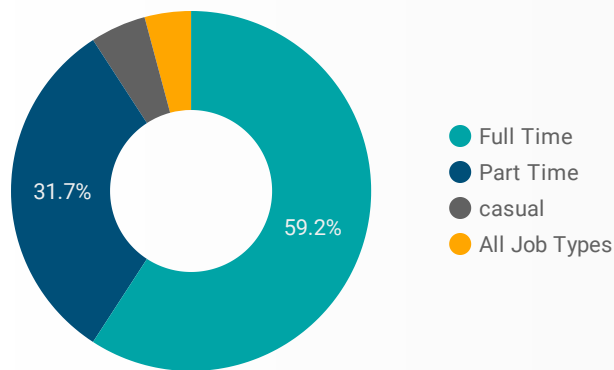

INTEREST BY JOB TYPE