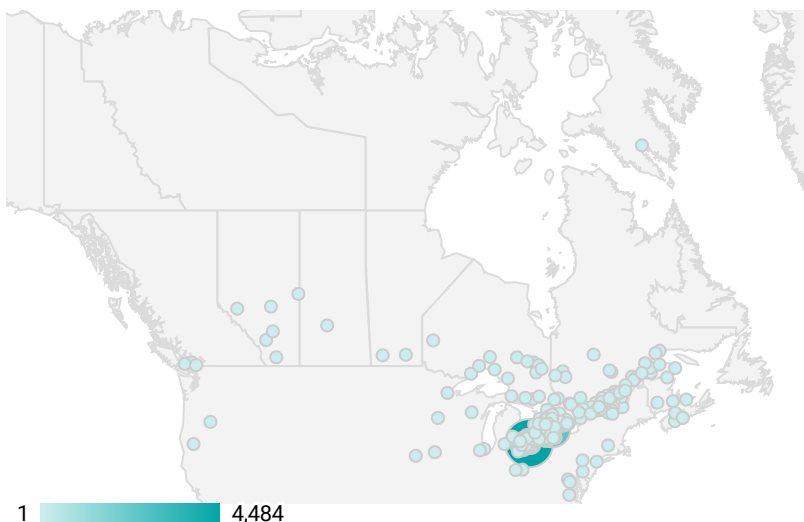

INTERACTIONS BY GENDER

Source:
Job search data is collected from user interactions with the job finding tools on the chathamkentjobs.com website.
Location data is collected by Google Analytics and cannot be filtered using the age range, gender or tool filters at the top of the page.