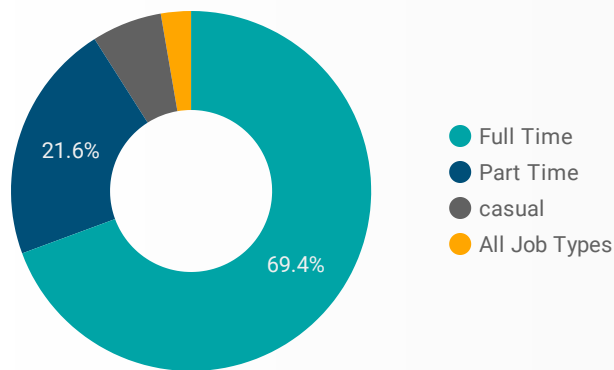

INTEREST BY JOB TYPE