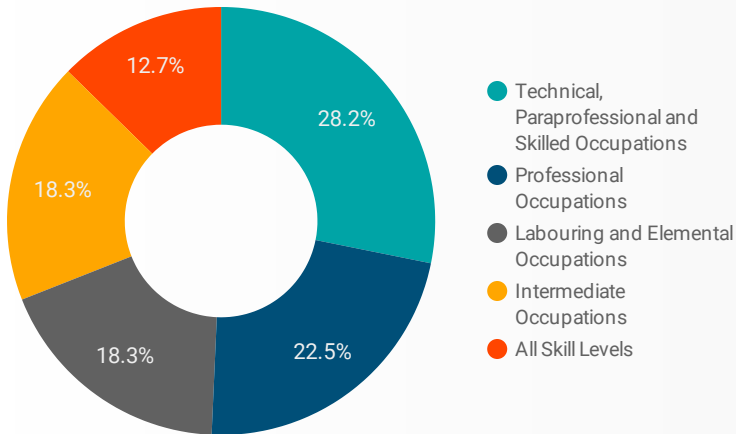

INTEREST BY SKILL LEVEL