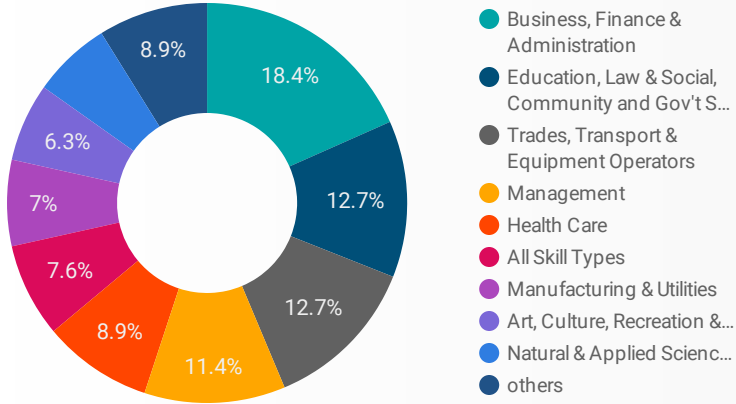

## INTERACTIONS BY AGE GROUP

## INTERACTIONS BY GENDER

**Source:**  
 Job search data is collected from user interactions with the job finding tools on the chathamkentjobs.com website.  
 Location data is collected by Google Analytics and cannot be filtered using the age range, gender or tool filters at the top of the page.

**FILTER**

AGE GROUP ▾

GENDER ▾

TOOL ▾

## INTEREST BY SKILL TYPE