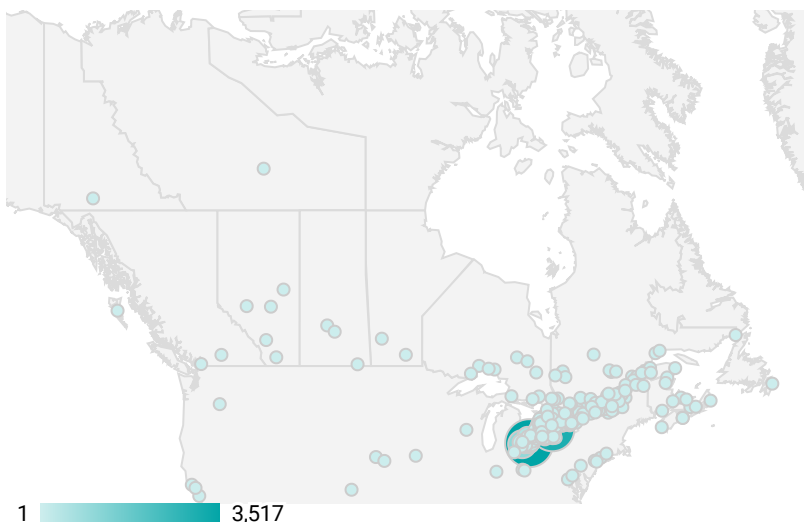

INTERACTIONS BY GENDER

Source:
Job search data is collected from user interactions with the job finding tools on the chathamkentjobs.com website.
Location data is collected by Google Analytics and cannot be filtered using the age range, gender or tool filters at the top of the page.