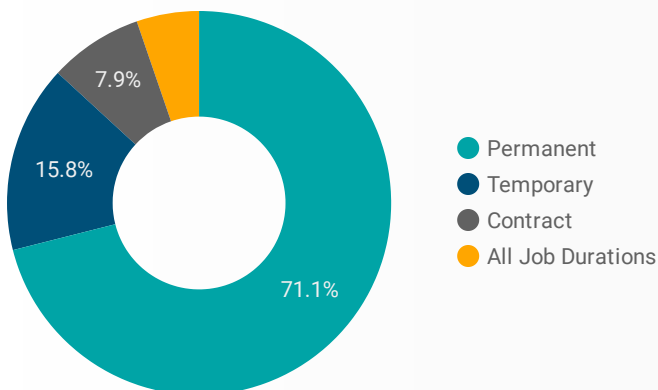

1 - 100 / 310 < >

JOB-SEEKER REFERRALS

Job Postings
2,189

Employers
413

Services
3

INTERACTIONS BY TOOL

5,858

INTERACTIONS BY AGE GROUP

INTERACTIONS BY GENDER

Source:
 Job search data is collected from user interactions with the job finding tools on the chathamkentjobs.com website.
 Location data is collected by Google Analytics and cannot be filtered using the age range, gender or tool filters at the top of the page.

FILTER

AGE GROUP ▾

GENDER ▾

TOOL ▾

INTEREST BY SKILL TYPE

INTEREST BY SKILL LEVEL

INTEREST BY JOB TYPE

INTEREST BY JOB DURATION