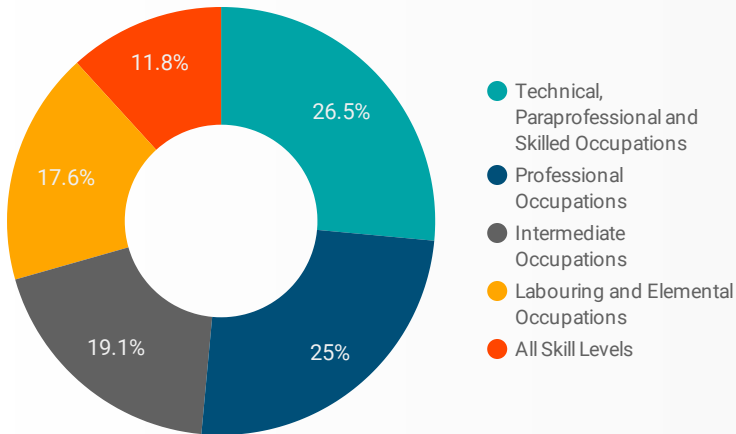

1 - 100 / 310 < >

JOB-SEEKER REFERRALS

Job Postings
2,189

Employers
413

Services
3

INTERACTIONS BY TOOL

5,858

INTERACTIONS BY AGE GROUP

INTERACTIONS BY GENDER

Source:
 Job search data is collected from user interactions with the job finding tools on the chathamkentjobs.com website.
 Location data is collected by Google Analytics and cannot be filtered using the age range, gender or tool filters at the top of the page.

FILTER

AGE GROUP ▾

GENDER ▾

TOOL ▾

INTEREST BY SKILL TYPE

INTEREST BY SKILL LEVEL

INTEREST BY JOB TYPE

INTEREST BY JOB DURATION