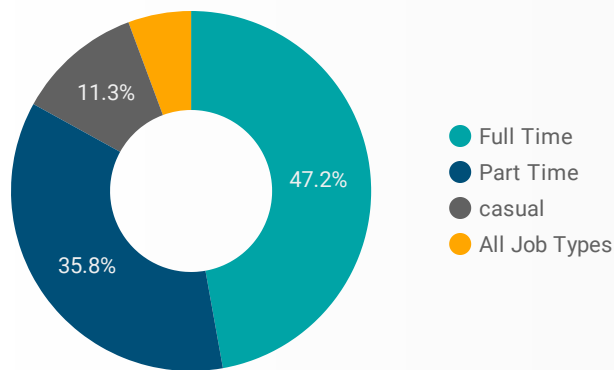

1 - 100 / 310 < >

JOB-SEEKER REFERRALS

Job Postings
2,189

Employers
413

Services
3

INTERACTIONS BY TOOL

5,858

INTERACTIONS BY AGE GROUP

INTERACTIONS BY GENDER

Source:
 Job search data is collected from user interactions with the job finding tools on the chathamkentjobs.com website.
 Location data is collected by Google Analytics and cannot be filtered using the age range, gender or tool filters at the top of the page.

FILTER

AGE GROUP ▾

GENDER ▾

TOOL ▾

INTEREST BY SKILL TYPE

INTEREST BY SKILL LEVEL

INTEREST BY JOB TYPE

INTEREST BY JOB DURATION