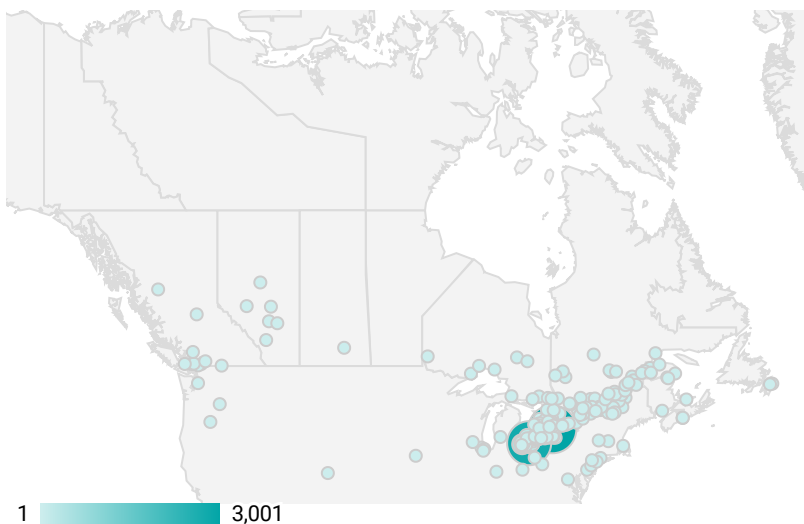

FILTER

AGE GROUP ▾

GENDER ▾

TOOL ▾

WEBSITE TRAFFIC BY LOCATION

	City	Users	Pageviews ▾
1.	Toronto	680	3,011
2.	Chatham	335	2,723
3.	(not set)	132	806
4.	Windsor	80	450
5.	Chatham-Kent	61	377
6.	Hamilton	55	276
7.	Brant	21	235
8.	Wallaceburg	37	214
9.	Blenheim	27	179
10.	Guelph	23	166
11.	Sarnia	39	155
12.	Ridgetown	20	140
13.	London	50	140
14.	Brampton	65	102
15.	Mississauga	51	99
16.	Dublin	12	96
17.	Montreal	27	92
18.	Montevideo	?	87

1 - 100 / 310 < >

JOB-SEEKER REFERRALS

Job Postings
2,189

Employers
413

Services
3

INTERACTIONS BY TOOL

5,858

INTERACTIONS BY AGE GROUP

INTERACTIONS BY GENDER

Source:
 Job search data is collected from user interactions with the job finding tools on the chathamkentjobs.com website.
 Location data is collected by Google Analytics and cannot be filtered using the age range, gender or tool filters at the top of the page.