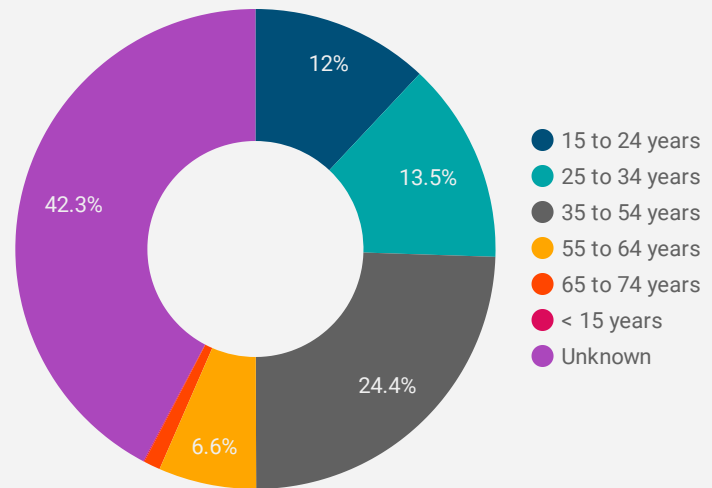

FILTER

AGE GROUP ▾

GENDER ▾

TOOL ▾

WEBSITE TRAFFIC BY LOCATION

	City	Users	Pageviews ▾
1.	Toronto	680	3,011
2.	Chatham	335	2,723
3.	(not set)	132	806
4.	Windsor	80	450
5.	Chatham-Kent	61	377
6.	Hamilton	55	276
7.	Brant	21	235
8.	Wallaceburg	37	214
9.	Blenheim	27	179
10.	Guelph	23	166
11.	Sarnia	39	155
12.	Ridgetown	20	140
13.	London	50	140
14.	Brampton	65	102
15.	Mississauga	51	99
16.	Dublin	12	96
17.	Montreal	27	92
18.	Montevideo	?	87

1 - 100 / 310 < >

JOB-SEEKER REFERRALS

Job Postings
2,189

Employers
413

Services
3

INTERACTIONS BY TOOL

5,858

INTERACTIONS BY AGE GROUP

INTERACTIONS BY GENDER

Source:
 Job search data is collected from user interactions with the job finding tools on the chathamkentjobs.com website.
 Location data is collected by Google Analytics and cannot be filtered using the age range, gender or tool filters at the top of the page.