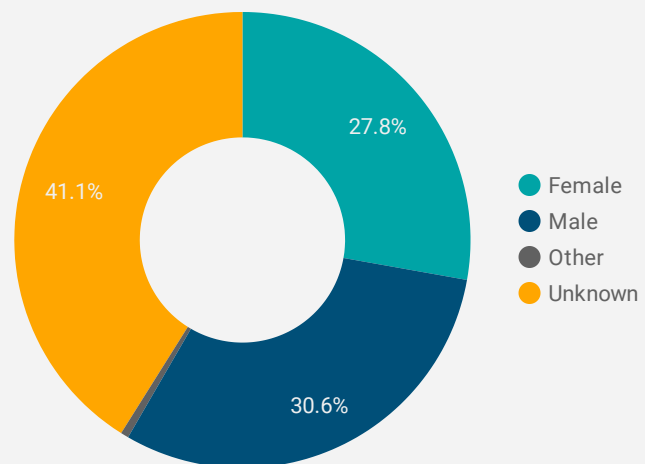

FILTER

AGE GROUP ▾

GENDER ▾

TOOL ▾

WEBSITE TRAFFIC BY LOCATION

	City	Users	Pageviews ▾
1.	Toronto	680	3,011
2.	Chatham	335	2,723
3.	(not set)	132	806
4.	Windsor	80	450
5.	Chatham-Kent	61	377
6.	Hamilton	55	276
7.	Brant	21	235
8.	Wallaceburg	37	214
9.	Blenheim	27	179
10.	Guelph	23	166
11.	Sarnia	39	155
12.	Ridgetown	20	140
13.	London	50	140
14.	Brampton	65	102
15.	Mississauga	51	99
16.	Dublin	12	96
17.	Montreal	27	92
18.	Montevideo	?	87

1 - 100 / 310 < >

JOB-SEEKER REFERRALS

Job Postings
2,189

Employers
413

Services
3

INTERACTIONS BY TOOL

5,858

INTERACTIONS BY AGE GROUP

INTERACTIONS BY GENDER

Source:
 Job search data is collected from user interactions with the job finding tools on the chathamkentjobs.com website.
 Location data is collected by Google Analytics and cannot be filtered using the age range, gender or tool filters at the top of the page.