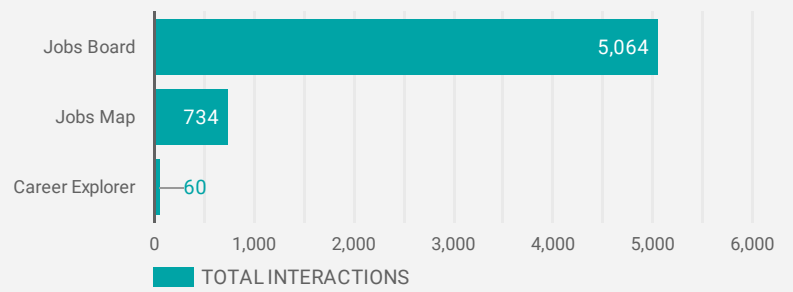

FILTER

AGE GROUP ▾

GENDER ▾

TOOL ▾

WEBSITE TRAFFIC BY LOCATION

	City	Users	Pageviews ▾
1.	Toronto	680	3,011
2.	Chatham	335	2,723
3.	(not set)	132	806
4.	Windsor	80	450
5.	Chatham-Kent	61	377
6.	Hamilton	55	276
7.	Brant	21	235
8.	Wallaceburg	37	214
9.	Blenheim	27	179
10.	Guelph	23	166
11.	Sarnia	39	155
12.	Ridgetown	20	140
13.	London	50	140
14.	Brampton	65	102
15.	Mississauga	51	99
16.	Dublin	12	96
17.	Montreal	27	92
18.	Montevideo	?	87

1 - 100 / 310 < >

JOB-SEEKER REFERRALS

Job Postings
2,189

Employers
413

Services
3

INTERACTIONS BY TOOL

5,858

INTERACTIONS BY AGE GROUP

INTERACTIONS BY GENDER

Source:
 Job search data is collected from user interactions with the job finding tools on the chathamkentjobs.com website.
 Location data is collected by Google Analytics and cannot be filtered using the age range, gender or tool filters at the top of the page.