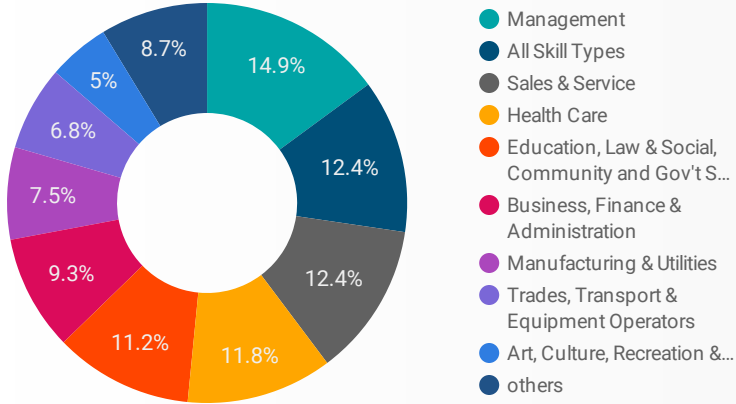

1 - 100 / 310 < >

JOB-SEEKER REFERRALS

Job Postings
2,189

Employers
413

Services
3

INTERACTIONS BY TOOL

5,858

INTERACTIONS BY AGE GROUP

INTERACTIONS BY GENDER

Source:
 Job search data is collected from user interactions with the job finding tools on the chathamkentjobs.com website.
 Location data is collected by Google Analytics and cannot be filtered using the age range, gender or tool filters at the top of the page.

FILTER

AGE GROUP ▾

GENDER ▾

TOOL ▾

INTEREST BY SKILL TYPE

INTEREST BY SKILL LEVEL

INTEREST BY JOB TYPE

INTEREST BY JOB DURATION